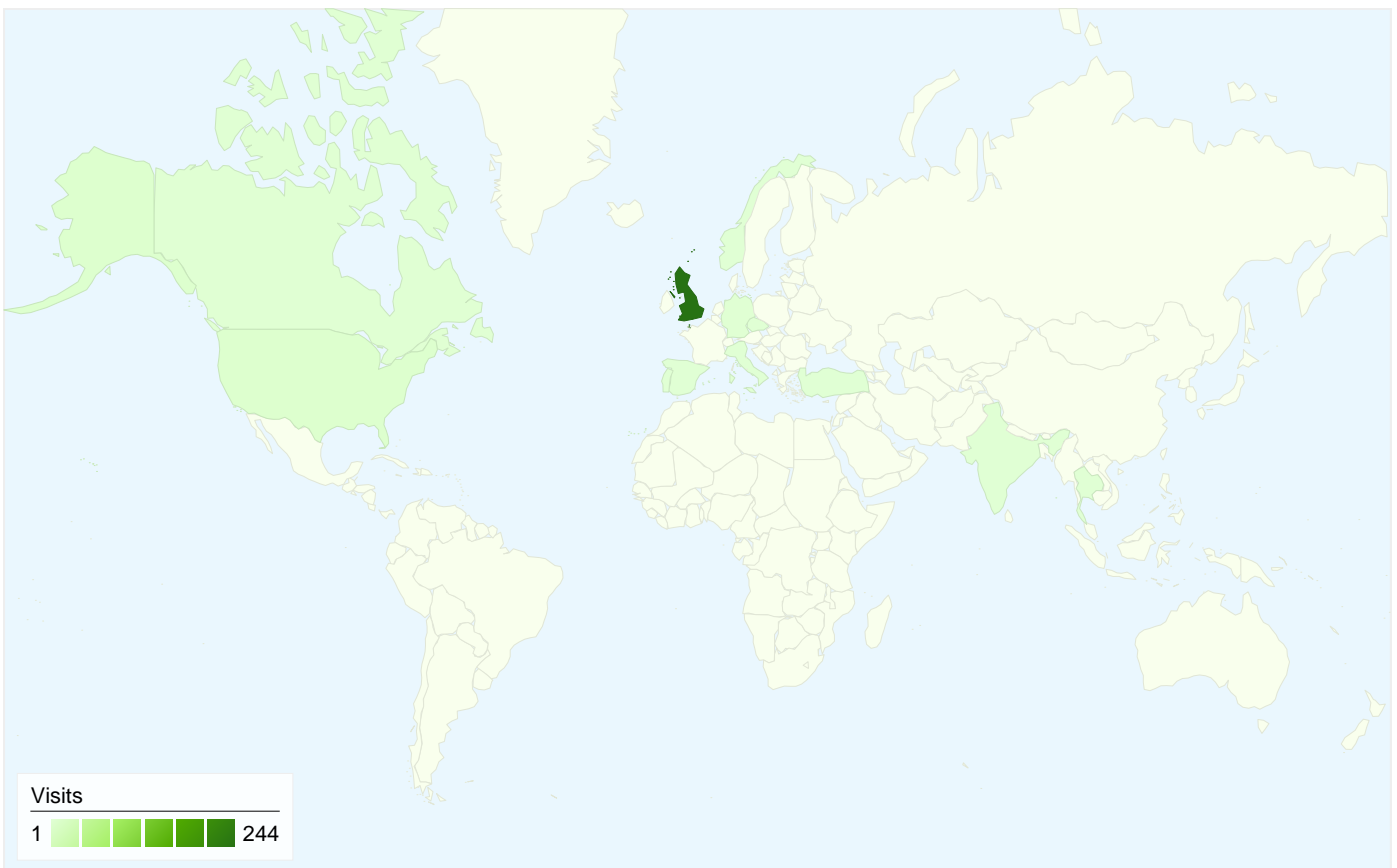

Traffic Sources Overview

Comparing to: Site

All traffic sources sent a total of 262 visits

-  32.06% Direct Traffic
-  18.70% Referring Sites
-  49.24% Search Engines

Top Traffic Sources

Sources	Visits	% visits
google (organic)	116	44.27%
(direct) ((none))	84	32.06%
weebly.com (referral)	17	6.49%
aircadets.org (referral)	7	2.67%
en.wikipedia.org (referral)	6	2.29%

Keywords	Visits	% visits
2308 atc	9	6.98%
2308 cwmbbran	8	6.20%
2308atc	6	4.65%
cwmbbran air cadets	6	4.65%
2308	5	3.88%

262 visits came from 12 countries/territories

Site Usage

Visits	Pages/Visit	Avg. Time on Site	% New Visits	Bounce Rate	
262 % of Site Total: 100.00%	5.24 Site Avg: 5.24 (0.00%)	00:03:06 Site Avg: 00:03:06 (0.00%)	54.96% Site Avg: 54.96% (0.00%)	23.28% Site Avg: 23.28% (0.00%)	
Country/Territory	Visits	Pages/Visit	Avg. Time on Site	% New Visits	Bounce Rate
United Kingdom	244	5.20	00:03:07	52.46%	20.90%
United States	6	11.17	00:08:06	83.33%	33.33%
Germany	2	4.00	00:00:42	100.00%	50.00%
Canada	2	1.00	00:00:00	50.00%	100.00%
Thailand	1	3.00	00:00:39	100.00%	0.00%
Portugal	1	1.00	00:00:00	100.00%	100.00%
Turkey	1	15.00	00:03:54	100.00%	0.00%
Spain	1	2.00	00:00:24	100.00%	0.00%
Norway	1	1.00	00:00:00	100.00%	100.00%
Czech Republic	1	1.00	00:00:00	100.00%	100.00%