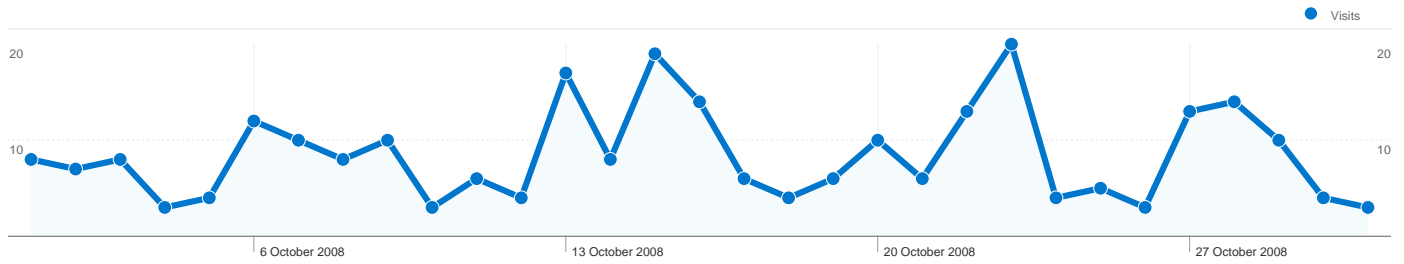

Traffic Sources Overview

Comparing to: Site

All traffic sources sent a total of 262 visits

- 32.06% Direct Traffic
- 18.70% Referring Sites
- 49.24% Search Engines