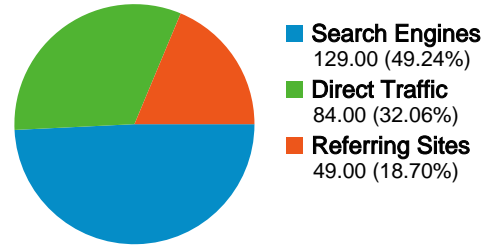

Site Usage

262 Visits
23.28% Bounce Rate
1,372 Page Views
00:03:06 Avg. Time on Site
5.24 Pages/Visit
54.96% % New Visits

Visitors Overview

Map Overlay world

Traffic Sources Overview

Content Overview

Pages	Page Views	% Page Views
/index.html	379	27.62%
/gallery.html	139	10.13%
/calendar.html	106	7.73%
/activities.html	102	7.43%
/squadron.html	101	7.36%

177 people visited this site

262 Visits

177 Absolute Unique Visitors

1,372 Page Views

5.24 Average Page Views

00:03:06 Time on Site

23.28% Bounce Rate

54.96% New Visits

Technical Profile

Browser	Visits	% visits	Connection Speed	Visits	% visits
Internet Explorer	219	83.59%	DSL	132	50.38%
Firefox	28	10.69%	T1	48	18.32%
Safari	7	2.67%	Cable	41	15.65%
Chrome	5	1.91%	Unknown	38	14.50%
Opera	2	0.76%	OC3	3	1.15%

Traffic Sources Overview

Comparing to: Site

All traffic sources sent a total of 262 visits

-  32.06% Direct Traffic
-  18.70% Referring Sites
-  49.24% Search Engines

Top Traffic Sources

Sources	Visits	% visits
google (organic)	116	44.27%
(direct) ((none))	84	32.06%
weebly.com (referral)	17	6.49%
aircadets.org (referral)	7	2.67%
en.wikipedia.org (referral)	6	2.29%