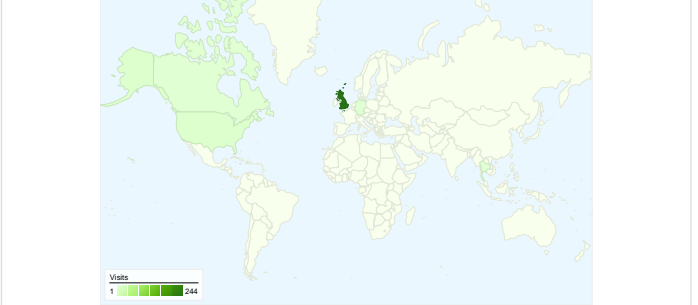

Site Usage

262 Visits
23.28% Bounce Rate
1,372 Page Views
00:03:06 Avg. Time on Site
5.24 Pages/Visit
54.96% % New Visits

Visitors Overview

Map Overlay world

Traffic Sources Overview

Content Overview

Pages	Page Views	% Page Views
/index.html	379	27.62%
/gallery.html	139	10.13%
/calendar.html	106	7.73%
/activities.html	102	7.43%
/squadron.html	101	7.36%

177 people visited this site

262 Visits

177 Absolute Unique Visitors

1,372 Page Views

5.24 Average Page Views

00:03:06 Time on Site

23.28% Bounce Rate

54.96% New Visits

Traffic Sources Overview

Comparing to: Site

All traffic sources sent a total of 262 visits

-  32.06% Direct Traffic
-  18.70% Referring Sites
-  49.24% Search Engines

Top Traffic Sources

Sources	Visits	% visits
google (organic)	116	44.27%
(direct) ((none))	84	32.06%
weebly.com (referral)	17	6.49%
aircadets.org (referral)	7	2.67%
en.wikipedia.org (referral)	6	2.29%