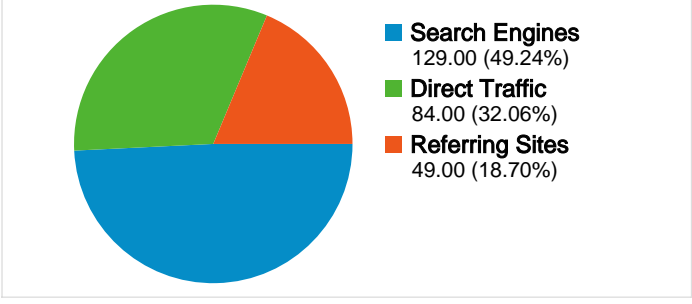

Site Usage

262 Visits
23.28% Bounce Rate
1,372 Page Views
00:03:06 Avg. Time on Site
5.24 Pages/Visit
54.96% % New Visits

Visitors Overview

Map Overlay world

Traffic Sources Overview

Content Overview

Pages	Page Views	% Page Views
/index.html	379	27.62%
/gallery.html	139	10.13%
/calendar.html	106	7.73%
/activities.html	102	7.43%
/squadron.html	101	7.36%

177 people visited this site

262 Visits

177 Absolute Unique Visitors

1,372 Page Views

5.24 Average Page Views

00:03:06 Time on Site

23.28% Bounce Rate

54.96% New Visits

Traffic Sources Overview

Comparing to: Site

All traffic sources sent a total of 262 visits

-  32.06% Direct Traffic
-  18.70% Referring Sites
-  49.24% Search Engines

Top Traffic Sources

Sources	Visits	% visits
google (organic)	116	44.27%
(direct) ((none))	84	32.06%
weebly.com (referral)	17	6.49%
aircadets.org (referral)	7	2.67%
en.wikipedia.org (referral)	6	2.29%

1 - 10 of 12

Pages on this site were viewed a total of 1,372 times

 1,372 Page Views

 889 Unique Views

 23.28% Bounce Rate

Top Content

Pages	Page Views	% Page Views
/index.html	379	27.62%
/gallery.html	139	10.13%
/calendar.html	106	7.73%
/activities.html	102	7.43%
/squadron.html	101	7.36%