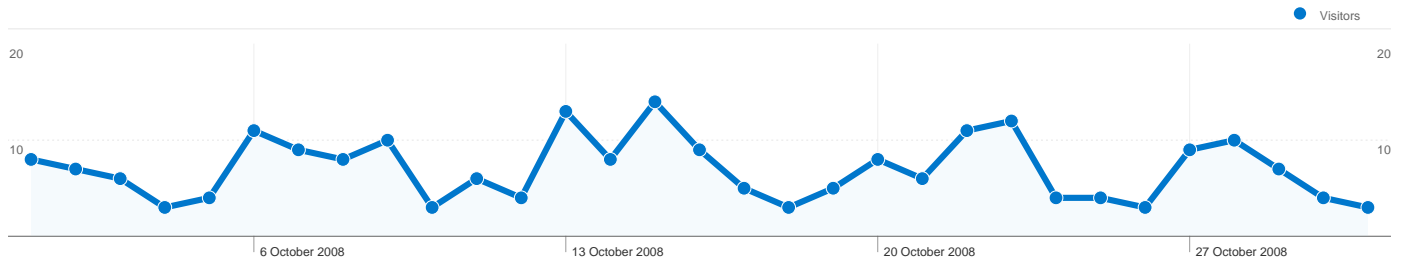

Site Usage

262 Visits
23.28% Bounce Rate
1,372 Page Views
00:03:06 Avg. Time on Site
5.24 Pages/Visit
54.96% % New Visits

Visitors Overview

Map Overlay world

Traffic Sources Overview

Content Overview

Pages	Page Views	% Page Views
/index.html	379	27.62%
/gallery.html	139	10.13%
/calendar.html	106	7.73%
/activities.html	102	7.43%
/squadron.html	101	7.36%

177 people visited this site

262 Visits

177 Absolute Unique Visitors

1,372 Page Views

5.24 Average Page Views

00:03:06 Time on Site

23.28% Bounce Rate

54.96% New Visits

Traffic Sources Overview

Comparing to: Site

All traffic sources sent a total of 262 visits

-  32.06% Direct Traffic
-  18.70% Referring Sites
-  49.24% Search Engines

Top Traffic Sources

Sources	Visits	% visits
google (organic)	116	44.27%
(direct) ((none))	84	32.06%
weebly.com (referral)	17	6.49%
aircadets.org (referral)	7	2.67%
en.wikipedia.org (referral)	6	2.29%

1 - 10 of 12

Pages on this site were viewed a total of 1,372 times

 1,372 Page Views

 889 Unique Views

 23.28% Bounce Rate

Top Content

Pages	Page Views	% Page Views
/index.html	379	27.62%
/gallery.html	139	10.13%
/calendar.html	106	7.73%
/activities.html	102	7.43%
/squadron.html	101	7.36%