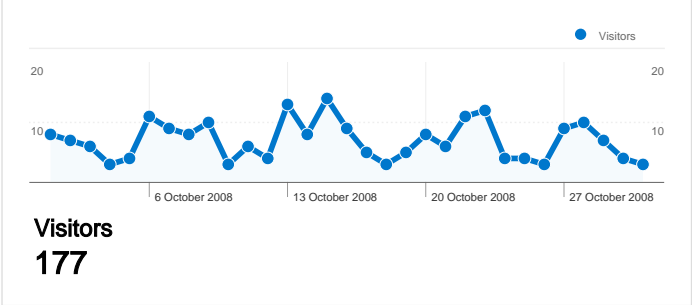

Site Usage

262 Visits
23.28% Bounce Rate
1,372 Page Views
00:03:06 Avg. Time on Site
5.24 Pages/Visit
54.96% % New Visits

Visitors Overview

Map Overlay world

Traffic Sources Overview

Content Overview

Pages	Page Views	% Page Views
/index.html	379	27.62%
/gallery.html	139	10.13%
/calendar.html	106	7.73%
/activities.html	102	7.43%
/squadron.html	101	7.36%

177 people visited this site

262 Visits

177 Absolute Unique Visitors

1,372 Page Views

5.24 Average Page Views

00:03:06 Time on Site

23.28% Bounce Rate

54.96% New Visits

Traffic Sources Overview

Comparing to: Site

All traffic sources sent a total of 262 visits

-  32.06% Direct Traffic
-  18.70% Referring Sites
-  49.24% Search Engines

Top Traffic Sources

Sources	Visits	% visits
google (organic)	116	44.27%
(direct) ((none))	84	32.06%
weebly.com (referral)	17	6.49%
aircadets.org (referral)	7	2.67%
en.wikipedia.org (referral)	6	2.29%

1 - 10 of 12

Pages on this site were viewed a total of 1,372 times

 1,372 Page Views

 889 Unique Views

 23.28% Bounce Rate

Top Content

Pages	Page Views	% Page Views
/index.html	379	27.62%
/gallery.html	139	10.13%
/calendar.html	106	7.73%
/activities.html	102	7.43%
/squadron.html	101	7.36%