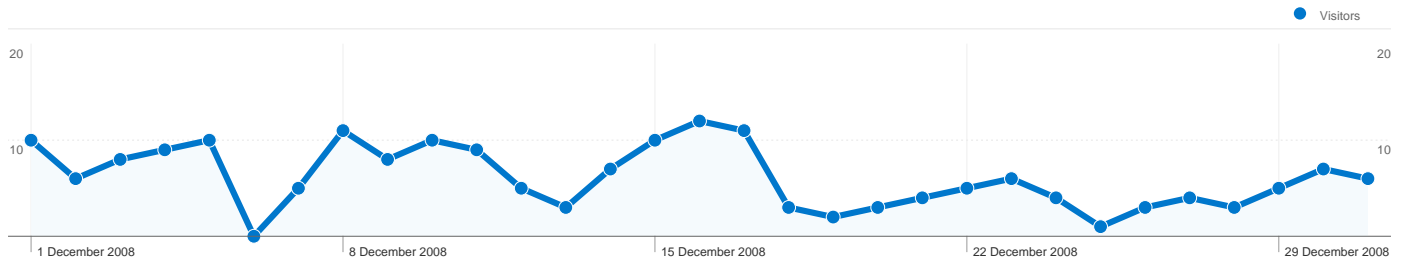

**Site Usage**

**207** Visits

**30.92%** Bounce Rate

**959** Page Views

**00:01:47** Avg. Time on Site

**4.63** Pages/Visit

**58.94%** % New Visits

**Visitors Overview**

**Visitors**  
**148**

**Map Overlay world**

**Traffic Sources Overview**

**Content Overview**

Pages	Page Views	% Page Views
/index.html	249	25.96%
/gallery.html	93	9.70%
/calendar.html	84	8.76%
/squadron.html	76	7.92%
/activities.html	57	5.94%

**148 people visited this site**

**207 Visits**

**148 Absolute Unique Visitors**

**959 Page Views**

**4.63 Average Page Views**

**00:01:47 Time on Site**

**30.92% Bounce Rate**

**58.94% New Visits**

207 visits came from 7 countries/territories

Site Usage

Visits	Pages/Visit	Avg. Time on Site	% New Visits	Bounce Rate	
<b>207</b> % of Site Total: 100.00%	<b>4.63</b> Site Avg: 4.63 (0.00%)	<b>00:01:47</b> Site Avg: 00:01:47 (0.00%)	<b>58.94%</b> Site Avg: 58.94% (0.00%)	<b>30.92%</b> Site Avg: 30.92% (0.00%)	
Country/Territory	Visits	Pages/Visit	Avg. Time on Site	% New Visits	Bounce Rate
United Kingdom	190	4.80	00:01:53	57.89%	28.42%
United States	8	2.38	00:00:52	62.50%	62.50%
Spain	3	4.00	00:01:42	33.33%	33.33%
Canada	3	4.33	00:00:17	100.00%	33.33%
France	1	1.00	00:00:00	100.00%	100.00%
Egypt	1	1.00	00:00:00	100.00%	100.00%
Australia	1	1.00	00:00:00	100.00%	100.00%