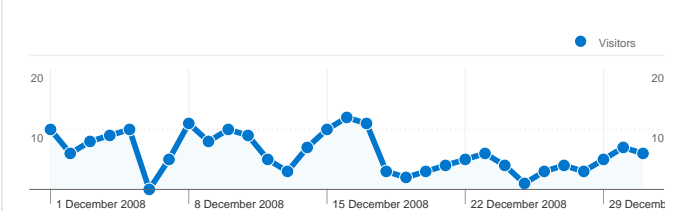

**Site Usage**

**207** Visits

**30.92%** Bounce Rate

**959** Page Views

**00:01:47** Avg. Time on Site

**4.63** Pages/Visit

**58.94%** % New Visits

**Visitors Overview**

**148 people visited this site**

**207 Visits**

**148 Absolute Unique Visitors**

**959 Page Views**

**4.63 Average Page Views**

**00:01:47 Time on Site**

**30.92% Bounce Rate**

**58.94% New Visits**

1 - 7 of 7

Pages on this site were viewed a total of 959 times

 959 Page Views

 682 Unique Views

 30.92% Bounce Rate

## Top Content

Pages	Page Views	% Page Views
/index.html	249	25.96%
/gallery.html	93	9.70%
/calendar.html	84	8.76%
/squadron.html	76	7.92%
/activities.html	57	5.94%

All traffic sources sent a total of 207 visits