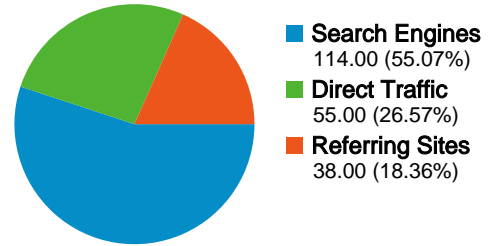

Top Traffic Sources

Sources	Visits	% visits	Keywords	Visits	% visits
google (organic)	103	49.76%	2308	17	14.91%
(direct) ((none))	55	26.57%	2308 atc	9	7.89%
254sqn.org.uk (referral)	7	3.38%	cwmbran air cadets	4	3.51%
en.wikipedia.org (referral)	5	2.42%	2308atc	3	2.63%
yahoo (organic)	5	2.42%	cwmbran ta	3	2.63%