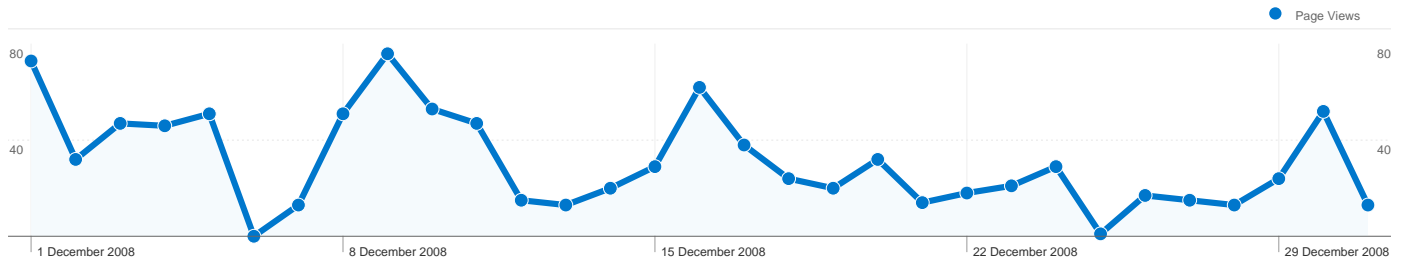

Pages on this site were viewed a total of 959 times

959 Page Views

682 Unique Views

30.92% Bounce Rate

Top Content

Pages	Page Views	% Page Views
/index.html	249	25.96%
/gallery.html	93	9.70%
/calendar.html	84	8.76%
/squadron.html	76	7.92%
/activities.html	57	5.94%