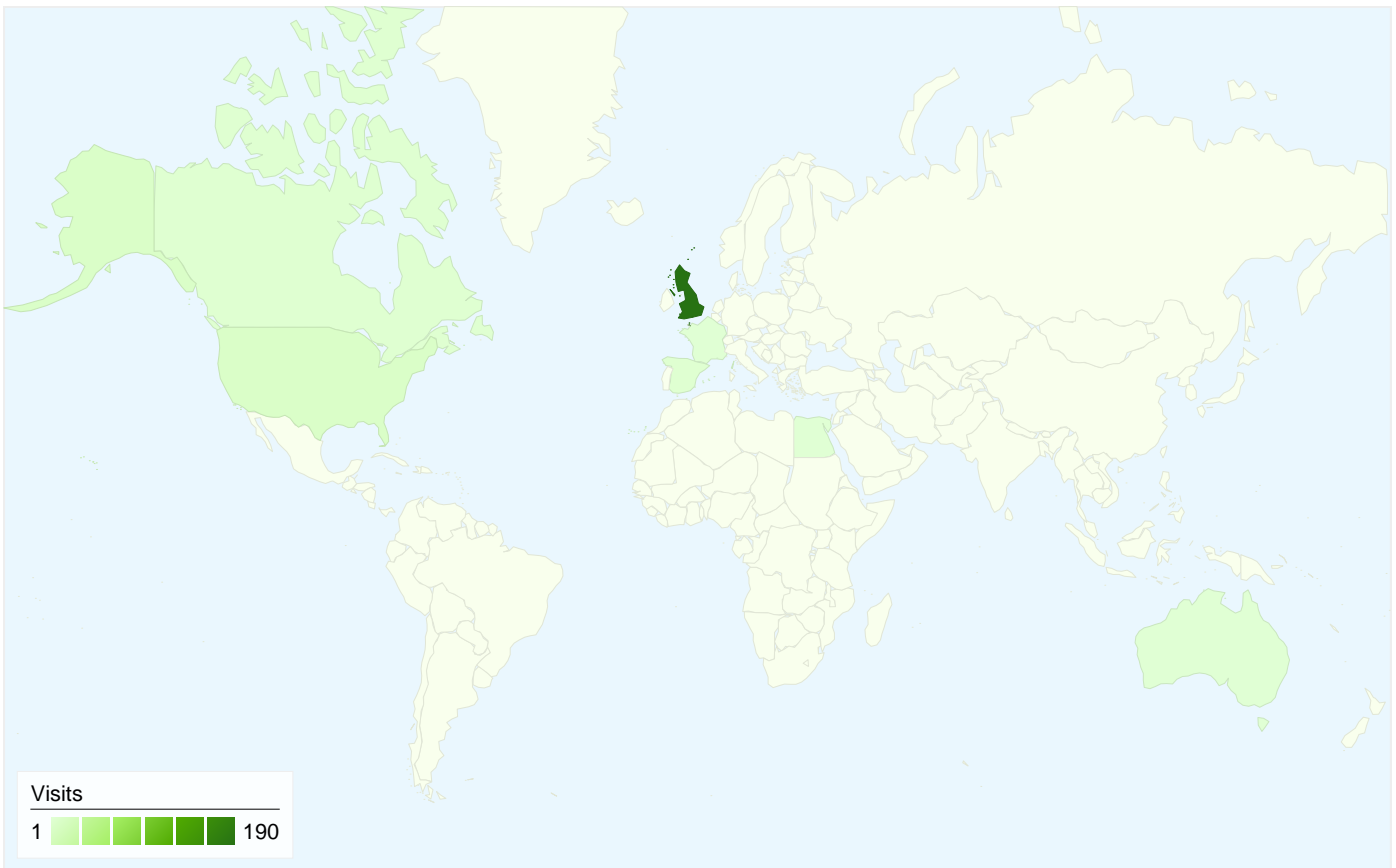

**Visitors**  
**148**

**Map Overlay world**

**Traffic Sources Overview**

**Content Overview**

Pages	Page Views	% Page Views
/index.html	249	25.96%
/gallery.html	93	9.70%
/calendar.html	84	8.76%
/squadron.html	76	7.92%
/activities.html	57	5.94%

**148 people visited this site**

**207 Visits**

**148 Absolute Unique Visitors**

**959 Page Views**

**4.63 Average Page Views**

**00:01:47 Time on Site**

**30.92% Bounce Rate**

**58.94% New Visits**

207 visits came from 7 countries/territories

Site Usage

Visits	Pages/Visit	Avg. Time on Site	% New Visits	Bounce Rate	
<b>207</b> % of Site Total: 100.00%	<b>4.63</b> Site Avg: 4.63 (0.00%)	<b>00:01:47</b> Site Avg: 00:01:47 (0.00%)	<b>58.94%</b> Site Avg: 58.94% (0.00%)	<b>30.92%</b> Site Avg: 30.92% (0.00%)	
Country/Territory	Visits	Pages/Visit	Avg. Time on Site	% New Visits	Bounce Rate
United Kingdom	190	4.80	00:01:53	57.89%	28.42%
United States	8	2.38	00:00:52	62.50%	62.50%
Spain	3	4.00	00:01:42	33.33%	33.33%
Canada	3	4.33	00:00:17	100.00%	33.33%
France	1	1.00	00:00:00	100.00%	100.00%
Egypt	1	1.00	00:00:00	100.00%	100.00%
Australia	1	1.00	00:00:00	100.00%	100.00%