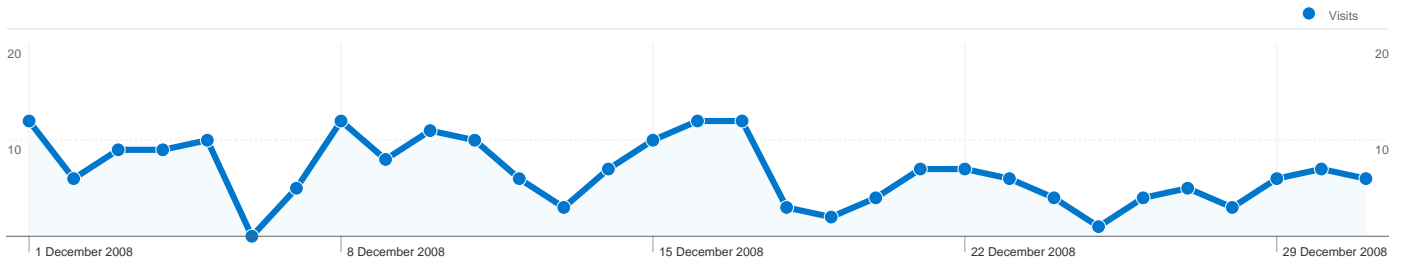

**148 people visited this site**

**207 Visits**

**148 Absolute Unique Visitors**

**959 Page Views**

**4.63 Average Page Views**

**00:01:47 Time on Site**

**30.92% Bounce Rate**

**58.94% New Visits**

207 visits came from 7 countries/territories

Site Usage

Visits	Pages/Visit	Avg. Time on Site	% New Visits	Bounce Rate	
<b>207</b> % of Site Total: 100.00%	<b>4.63</b> Site Avg: 4.63 (0.00%)	<b>00:01:47</b> Site Avg: 00:01:47 (0.00%)	<b>58.94%</b> Site Avg: 58.94% (0.00%)	<b>30.92%</b> Site Avg: 30.92% (0.00%)	
Country/Territory	Visits	Pages/Visit	Avg. Time on Site	% New Visits	Bounce Rate
United Kingdom	190	4.80	00:01:53	57.89%	28.42%
United States	8	2.38	00:00:52	62.50%	62.50%
Spain	3	4.00	00:01:42	33.33%	33.33%
Canada	3	4.33	00:00:17	100.00%	33.33%
France	1	1.00	00:00:00	100.00%	100.00%
Egypt	1	1.00	00:00:00	100.00%	100.00%
Australia	1	1.00	00:00:00	100.00%	100.00%

1 - 7 of 7

Pages on this site were viewed a total of 959 times

 959 Page Views

 682 Unique Views

 30.92% Bounce Rate

## Top Content

Pages	Page Views	% Page Views
/index.html	249	25.96%
/gallery.html	93	9.70%
/calendar.html	84	8.76%
/squadron.html	76	7.92%
/activities.html	57	5.94%

All traffic sources sent a total of 207 visits