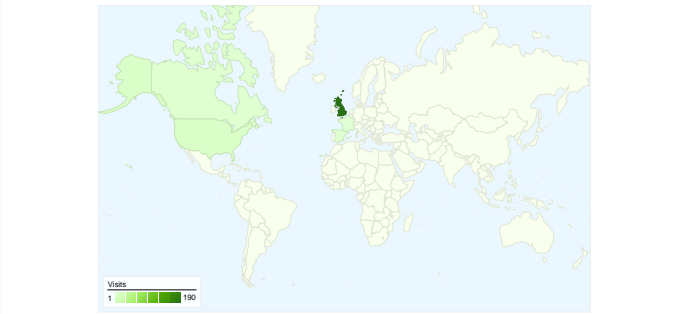

**Site Usage**

**207** Visits

**30.92%** Bounce Rate

**959** Page Views

**00:01:47** Avg. Time on Site

**4.63** Pages/Visit

**58.94%** % New Visits

**Visitors Overview**

**Visitors**  
**148**

**Map Overlay world**

**Traffic Sources Overview**

**Content Overview**

Pages	Page Views	% Page Views
/index.html	249	25.96%
/gallery.html	93	9.70%
/calendar.html	84	8.76%
/squadron.html	76	7.92%
/activities.html	57	5.94%

207 visits came from 7 countries/territories

Site Usage

Visits	Pages/Visit	Avg. Time on Site	% New Visits	Bounce Rate	
<b>207</b> % of Site Total: 100.00%	<b>4.63</b> Site Avg: 4.63 (0.00%)	<b>00:01:47</b> Site Avg: 00:01:47 (0.00%)	<b>58.94%</b> Site Avg: 58.94% (0.00%)	<b>30.92%</b> Site Avg: 30.92% (0.00%)	
Country/Territory	Visits	Pages/Visit	Avg. Time on Site	% New Visits	Bounce Rate
United Kingdom	190	4.80	00:01:53	57.89%	28.42%
United States	8	2.38	00:00:52	62.50%	62.50%
Spain	3	4.00	00:01:42	33.33%	33.33%
Canada	3	4.33	00:00:17	100.00%	33.33%
France	1	1.00	00:00:00	100.00%	100.00%
Egypt	1	1.00	00:00:00	100.00%	100.00%
Australia	1	1.00	00:00:00	100.00%	100.00%