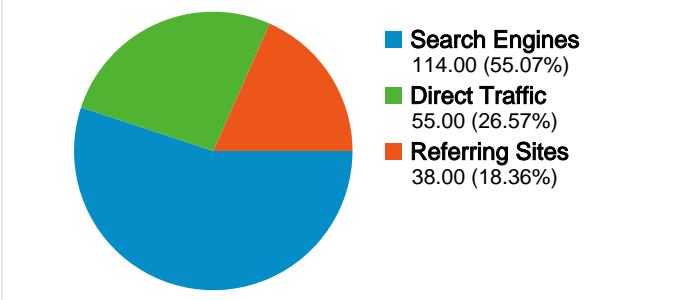

Traffic Sources Overview

Content Overview

Pages	Page Views	% Page Views
/index.html	249	25.96%
/gallery.html	93	9.70%
/calendar.html	84	8.76%
/squadron.html	76	7.92%
/activities.html	57	5.94%