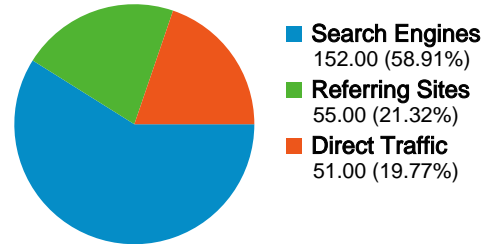

258 visits came from 8 countries/territories

Site Usage

Visits	Pages/Visit	Avg. Time on Site	% New Visits	Bounce Rate	
258 % of Site Total: 100.00%	5.67 Site Avg: 5.67 (0.00%)	00:02:58 Site Avg: 00:02:58 (0.00%)	54.65% Site Avg: 54.65% (0.00%)	23.64% Site Avg: 23.64% (0.00%)	
Country/Territory	Visits	Pages/Visit	Avg. Time on Site	% New Visits	Bounce Rate
United Kingdom	248	5.70	00:03:01	53.23%	22.98%
United States	2	14.00	00:06:48	50.00%	0.00%
Germany	2	5.00	00:00:24	100.00%	50.00%
Canada	2	2.00	00:00:06	100.00%	0.00%
Spain	1	3.00	00:01:08	100.00%	0.00%
United Arab Emirates	1	1.00	00:00:00	100.00%	100.00%
Taiwan	1	1.00	00:00:00	100.00%	100.00%
Pakistan	1	1.00	00:00:00	100.00%	100.00%

Pages on this site were viewed a total of 1,462 times

 **1,462 Pageviews**

 **960 Unique Views**

 **23.64% Bounce Rate**

Top Content

Pages	Pageviews	% Pageviews
/index.html	364	24.90%
/gallery.html	176	12.04%
/calendar.html	114	7.80%
/squadron.html	100	6.84%
/activities.html	81	5.54%

All traffic sources sent a total of 258 visits

-  **19.77%** Direct Traffic
-  **21.32%** Referring Sites
-  **58.91%** Search Engines

Top Traffic Sources

Sources	Visits	% visits
google (organic)	116	44.96%
(direct) ((none))	51	19.77%
weebly.com (referral)	20	7.75%
yahoo (organic)	17	6.59%
google.co.uk (referral)	8	3.10%