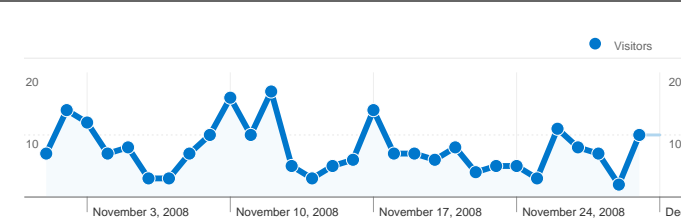

Site Usage

258 Visits

23.64% Bounce Rate

1,462 Pageviews

00:02:58 Avg. Time on Site

5.67 Pages/Visit

54.65% % New Visits

Visitors Overview

173 people visited this site

258 Visits

173 Absolute Unique Visitors

1,462 Pageviews

5.67 Average Pageviews

00:02:58 Time on Site

23.64% Bounce Rate

54.65% New Visits

258 visits came from 8 countries/territories

Site Usage

Visits	Pages/Visit	Avg. Time on Site	% New Visits	Bounce Rate	
258 % of Site Total: 100.00%	5.67 Site Avg: 5.67 (0.00%)	00:02:58 Site Avg: 00:02:58 (0.00%)	54.65% Site Avg: 54.65% (0.00%)	23.64% Site Avg: 23.64% (0.00%)	
Country/Territory	Visits	Pages/Visit	Avg. Time on Site	% New Visits	Bounce Rate
United Kingdom	248	5.70	00:03:01	53.23%	22.98%
United States	2	14.00	00:06:48	50.00%	0.00%
Germany	2	5.00	00:00:24	100.00%	50.00%
Canada	2	2.00	00:00:06	100.00%	0.00%
Spain	1	3.00	00:01:08	100.00%	0.00%
United Arab Emirates	1	1.00	00:00:00	100.00%	100.00%
Taiwan	1	1.00	00:00:00	100.00%	100.00%
Pakistan	1	1.00	00:00:00	100.00%	100.00%

All traffic sources sent a total of 258 visits

-  **19.77%** Direct Traffic
-  **21.32%** Referring Sites
-  **58.91%** Search Engines

Top Traffic Sources

Sources	Visits	% visits
google (organic)	116	44.96%
(direct) ((none))	51	19.77%
weebly.com (referral)	20	7.75%
yahoo (organic)	17	6.59%
google.co.uk (referral)	8	3.10%