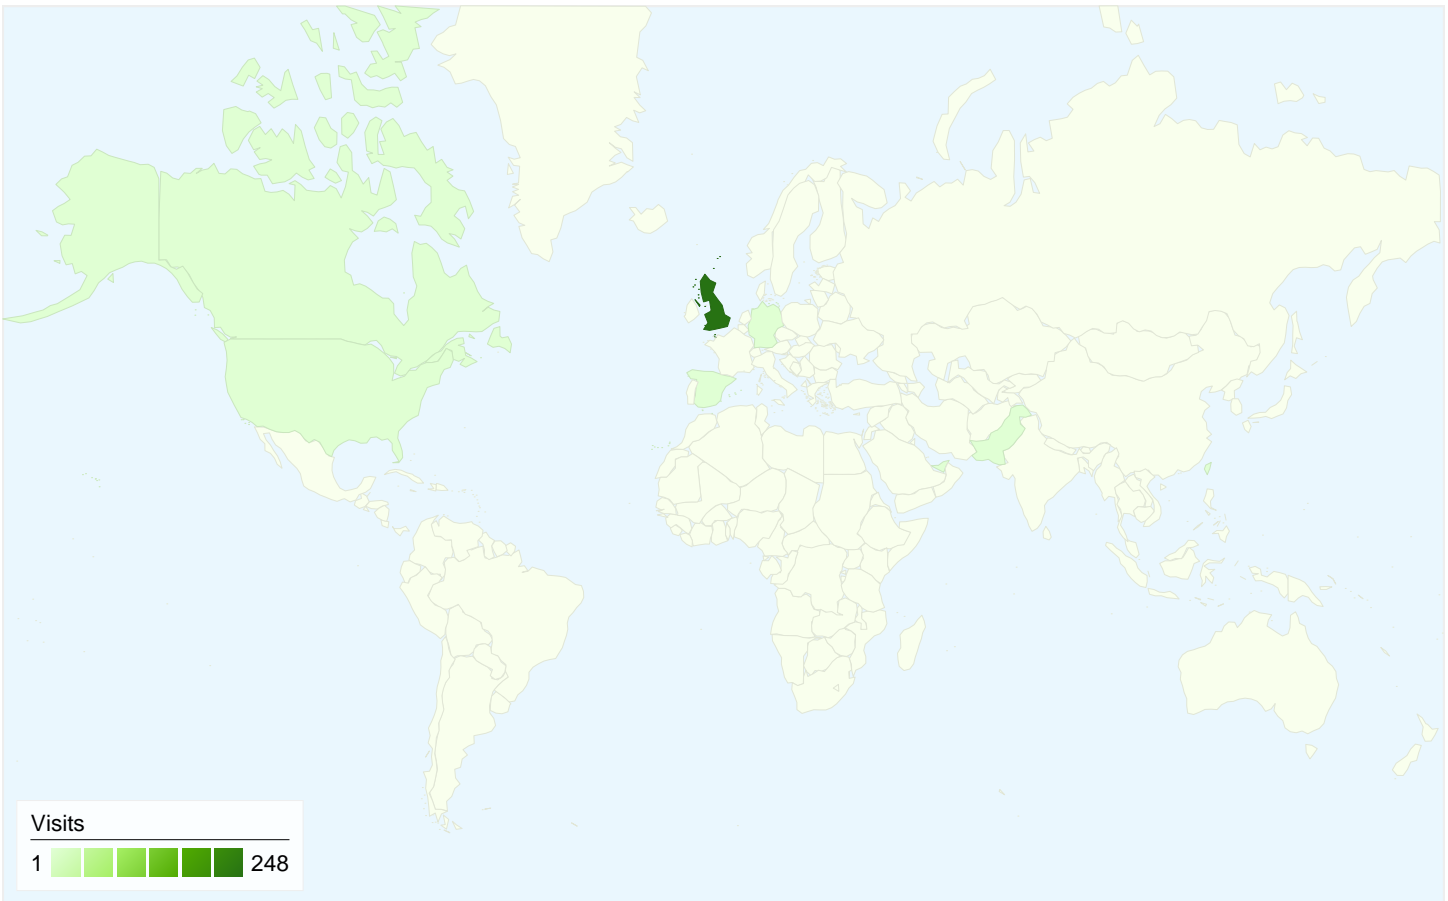

Visitors
173

Map Overlay world

Traffic Sources Overview

- **Search Engines**
152.00 (58.91%)
- **Referring Sites**
55.00 (21.32%)
- **Direct Traffic**
51.00 (19.77%)

Content Overview

Pages	Pageviews	% Pageviews
/index.html	364	24.90%
/gallery.html	176	12.04%
/calendar.html	114	7.80%
/squadron.html	100	6.84%
/activities.html	81	5.54%

173 people visited this site

258 Visits

173 Absolute Unique Visitors

1,462 Pageviews

5.67 Average Pageviews

00:02:58 Time on Site

23.64% Bounce Rate

54.65% New Visits

258 visits came from 8 countries/territories

Site Usage

Visits	Pages/Visit	Avg. Time on Site	% New Visits	Bounce Rate	
258 % of Site Total: 100.00%	5.67 Site Avg: 5.67 (0.00%)	00:02:58 Site Avg: 00:02:58 (0.00%)	54.65% Site Avg: 54.65% (0.00%)	23.64% Site Avg: 23.64% (0.00%)	
Country/Territory	Visits	Pages/Visit	Avg. Time on Site	% New Visits	Bounce Rate
United Kingdom	248	5.70	00:03:01	53.23%	22.98%
United States	2	14.00	00:06:48	50.00%	0.00%
Germany	2	5.00	00:00:24	100.00%	50.00%
Canada	2	2.00	00:00:06	100.00%	0.00%
Spain	1	3.00	00:01:08	100.00%	0.00%
United Arab Emirates	1	1.00	00:00:00	100.00%	100.00%
Taiwan	1	1.00	00:00:00	100.00%	100.00%
Pakistan	1	1.00	00:00:00	100.00%	100.00%

All traffic sources sent a total of 258 visits

-  **19.77%** Direct Traffic
-  **21.32%** Referring Sites
-  **58.91%** Search Engines

Top Traffic Sources

Sources	Visits	% visits
google (organic)	116	44.96%
(direct) ((none))	51	19.77%
weebly.com (referral)	20	7.75%
yahoo (organic)	17	6.59%
google.co.uk (referral)	8	3.10%