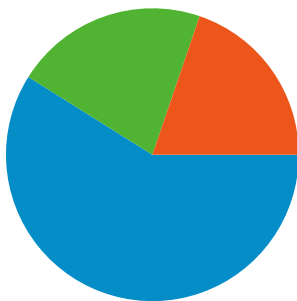

Traffic Sources Overview

- **Search Engines**
  152.00 (58.91%)
- **Referring Sites**
  55.00 (21.32%)
- **Direct Traffic**
  51.00 (19.77%)

Content Overview

Pages	Pageviews	% Pageviews
/index.html	364	24.90%
/gallery.html	176	12.04%
/calendar.html	114	7.80%
/squadron.html	100	6.84%
/activities.html	81	5.54%