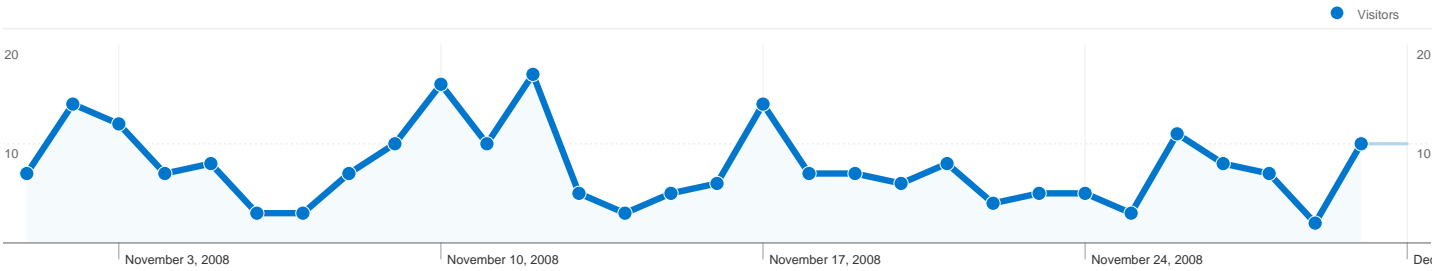

Site Usage

258 Visits

23.64% Bounce Rate

1,462 Pageviews

00:02:58 Avg. Time on Site

5.67 Pages/Visit

54.65% % New Visits

Visitors Overview

173 people visited this site

258 Visits

173 Absolute Unique Visitors

1,462 Pageviews

5.67 Average Pageviews

00:02:58 Time on Site

23.64% Bounce Rate

54.65% New Visits

258 visits came from 8 countries/territories

Site Usage

Visits	Pages/Visit	Avg. Time on Site	% New Visits	Bounce Rate	
258 % of Site Total: 100.00%	5.67 Site Avg: 5.67 (0.00%)	00:02:58 Site Avg: 00:02:58 (0.00%)	54.65% Site Avg: 54.65% (0.00%)	23.64% Site Avg: 23.64% (0.00%)	
Country/Territory	Visits	Pages/Visit	Avg. Time on Site	% New Visits	Bounce Rate
United Kingdom	248	5.70	00:03:01	53.23%	22.98%
United States	2	14.00	00:06:48	50.00%	0.00%
Germany	2	5.00	00:00:24	100.00%	50.00%
Canada	2	2.00	00:00:06	100.00%	0.00%
Spain	1	3.00	00:01:08	100.00%	0.00%
United Arab Emirates	1	1.00	00:00:00	100.00%	100.00%
Taiwan	1	1.00	00:00:00	100.00%	100.00%
Pakistan	1	1.00	00:00:00	100.00%	100.00%

All traffic sources sent a total of 258 visits

-  **19.77%** Direct Traffic
-  **21.32%** Referring Sites
-  **58.91%** Search Engines

Top Traffic Sources

Sources	Visits	% visits
google (organic)	116	44.96%
(direct) ((none))	51	19.77%
weebly.com (referral)	20	7.75%
yahoo (organic)	17	6.59%
google.co.uk (referral)	8	3.10%