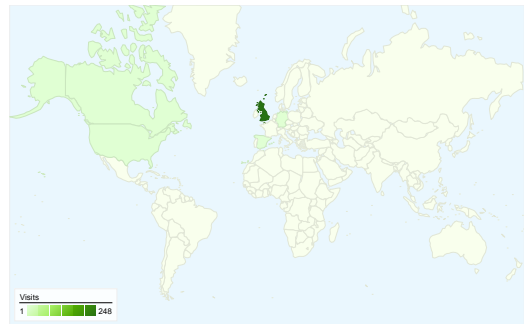

Site Usage

258 Visits

23.64% Bounce Rate

1,462 Pageviews

00:02:58 Avg. Time on Site

5.67 Pages/Visit

54.65% % New Visits

Visitors Overview

Visitors
173

Map Overlay world

Traffic Sources Overview

- **Search Engines**
152.00 (58.91%)
- **Referring Sites**
55.00 (21.32%)
- **Direct Traffic**
51.00 (19.77%)

Content Overview

Pages	Pageviews	% Pageviews
/index.html	364	24.90%
/gallery.html	176	12.04%
/calendar.html	114	7.80%
/squadron.html	100	6.84%
/activities.html	81	5.54%

258 visits came from 8 countries/territories

Site Usage

Visits	Pages/Visit	Avg. Time on Site	% New Visits	Bounce Rate	
258 % of Site Total: 100.00%	5.67 Site Avg: 5.67 (0.00%)	00:02:58 Site Avg: 00:02:58 (0.00%)	54.65% Site Avg: 54.65% (0.00%)	23.64% Site Avg: 23.64% (0.00%)	
Country/Territory	Visits	Pages/Visit	Avg. Time on Site	% New Visits	Bounce Rate
United Kingdom	248	5.70	00:03:01	53.23%	22.98%
United States	2	14.00	00:06:48	50.00%	0.00%
Germany	2	5.00	00:00:24	100.00%	50.00%
Canada	2	2.00	00:00:06	100.00%	0.00%
Spain	1	3.00	00:01:08	100.00%	0.00%
United Arab Emirates	1	1.00	00:00:00	100.00%	100.00%
Taiwan	1	1.00	00:00:00	100.00%	100.00%
Pakistan	1	1.00	00:00:00	100.00%	100.00%

All traffic sources sent a total of 258 visits

-  **19.77%** Direct Traffic
-  **21.32%** Referring Sites
-  **58.91%** Search Engines

Top Traffic Sources

Sources	Visits	% visits
google (organic)	116	44.96%
(direct) ((none))	51	19.77%
weebly.com (referral)	20	7.75%
yahoo (organic)	17	6.59%
google.co.uk (referral)	8	3.10%