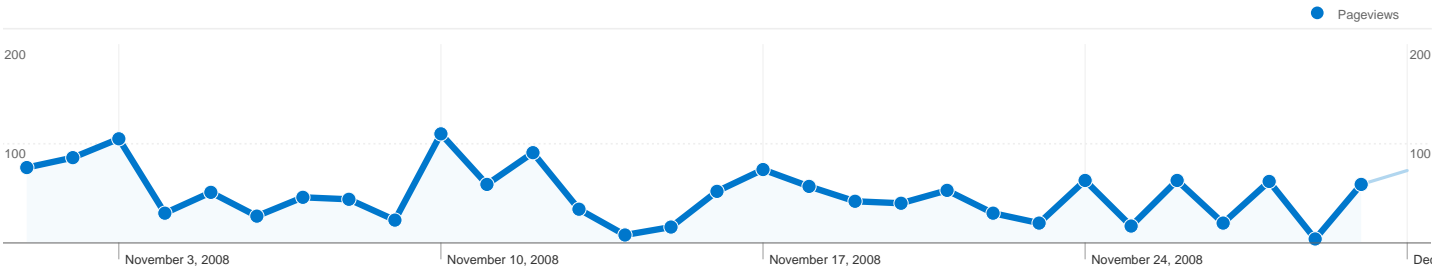

Site Usage

258 Visits

23.64% Bounce Rate

1,462 Pageviews

00:02:58 Avg. Time on Site

5.67 Pages/Visit

54.65% % New Visits

Visitors Overview

173 people visited this site

258 Visits

173 Absolute Unique Visitors

1,462 Pageviews

5.67 Average Pageviews

00:02:58 Time on Site

23.64% Bounce Rate

54.65% New Visits

258 visits came from 8 countries/territories

Site Usage

Visits	Pages/Visit	Avg. Time on Site	% New Visits	Bounce Rate	
258 % of Site Total: 100.00%	5.67 Site Avg: 5.67 (0.00%)	00:02:58 Site Avg: 00:02:58 (0.00%)	54.65% Site Avg: 54.65% (0.00%)	23.64% Site Avg: 23.64% (0.00%)	
Country/Territory	Visits	Pages/Visit	Avg. Time on Site	% New Visits	Bounce Rate
United Kingdom	248	5.70	00:03:01	53.23%	22.98%
United States	2	14.00	00:06:48	50.00%	0.00%
Germany	2	5.00	00:00:24	100.00%	50.00%
Canada	2	2.00	00:00:06	100.00%	0.00%
Spain	1	3.00	00:01:08	100.00%	0.00%
United Arab Emirates	1	1.00	00:00:00	100.00%	100.00%
Taiwan	1	1.00	00:00:00	100.00%	100.00%
Pakistan	1	1.00	00:00:00	100.00%	100.00%