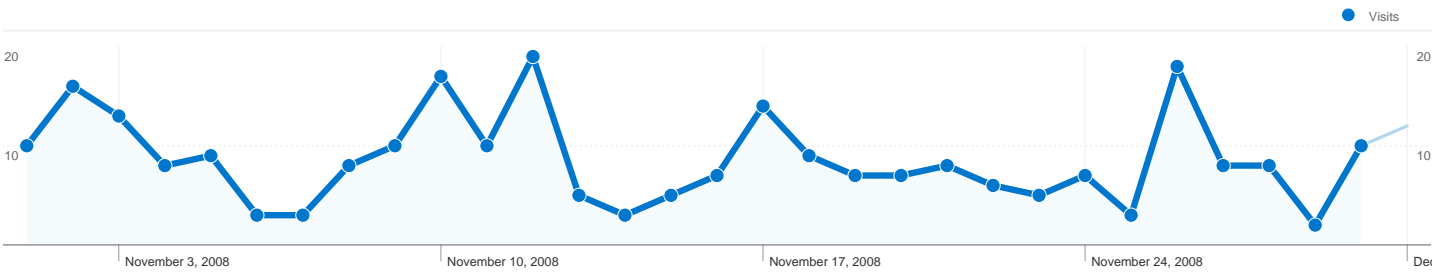

173 people visited this site

258 Visits

173 Absolute Unique Visitors

1,462 Pageviews

5.67 Average Pageviews

00:02:58 Time on Site

23.64% Bounce Rate

54.65% New Visits

258 visits came from 8 countries/territories

Site Usage

Visits	Pages/Visit	Avg. Time on Site	% New Visits	Bounce Rate	
258 % of Site Total: 100.00%	5.67 Site Avg: 5.67 (0.00%)	00:02:58 Site Avg: 00:02:58 (0.00%)	54.65% Site Avg: 54.65% (0.00%)	23.64% Site Avg: 23.64% (0.00%)	
Country/Territory	Visits	Pages/Visit	Avg. Time on Site	% New Visits	Bounce Rate
United Kingdom	248	5.70	00:03:01	53.23%	22.98%
United States	2	14.00	00:06:48	50.00%	0.00%
Germany	2	5.00	00:00:24	100.00%	50.00%
Canada	2	2.00	00:00:06	100.00%	0.00%
Spain	1	3.00	00:01:08	100.00%	0.00%
United Arab Emirates	1	1.00	00:00:00	100.00%	100.00%
Taiwan	1	1.00	00:00:00	100.00%	100.00%
Pakistan	1	1.00	00:00:00	100.00%	100.00%

Pages on this site were viewed a total of 1,462 times

 **1,462 Pageviews**

 **960 Unique Views**

 **23.64% Bounce Rate**

Top Content

Pages	Pageviews	% Pageviews
/index.html	364	24.90%
/gallery.html	176	12.04%
/calendar.html	114	7.80%
/squadron.html	100	6.84%
/activities.html	81	5.54%