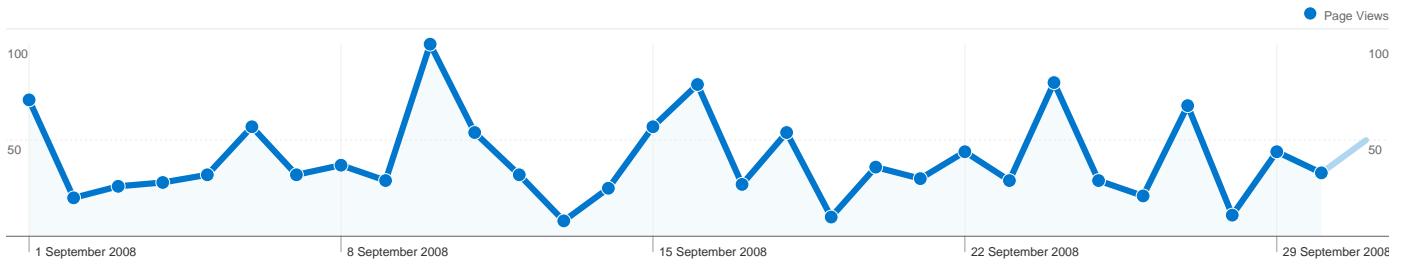

Pages on this site were viewed a total of 1,203 times

1,203 Page Views

816 Unique Views

27.24% Bounce Rate

Top Content

Pages	Page Views	% Page Views
/index.html	316	26.27%
/gallery.html	138	11.47%
/calendar.html	106	8.81%
/activities.html	97	8.06%
/squadron.html	90	7.48%