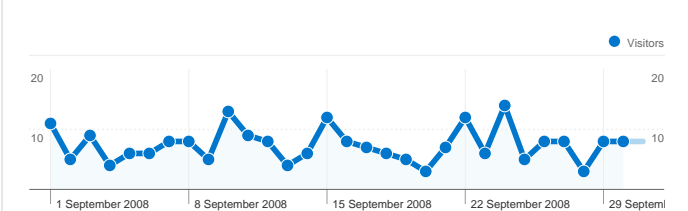

Site Usage

246 Visits

27.24% Bounce Rate

1,203 Page Views

00:02:46 Avg. Time on Site

4.89 Pages/Visit

65.85% % New Visits

Visitors Overview

180 people visited this site

246 Visits

180 Absolute Unique Visitors

1,203 Page Views

4.89 Average Page Views

00:02:46 Time on Site

27.24% Bounce Rate

65.85% New Visits

246 visits came from 12 countries/territories

Site Usage

Country/Territory	Visits	Pages/Visit	Avg. Time on Site	% New Visits	Bounce Rate
United Kingdom	229	5.00	00:02:52	64.63%	26.20%
United States	4	4.75	00:00:28	50.00%	0.00%
France	3	4.33	00:00:15	66.67%	66.67%
Denmark	2	2.50	00:00:42	100.00%	50.00%
Iraq	1	1.00	00:00:00	100.00%	100.00%
India	1	1.00	00:00:00	100.00%	100.00%
Netherlands	1	1.00	00:00:00	100.00%	100.00%
Lithuania	1	1.00	00:00:00	100.00%	100.00%
Egypt	1	4.00	00:15:33	100.00%	0.00%
Ireland	1	5.00	00:00:39	100.00%	0.00%