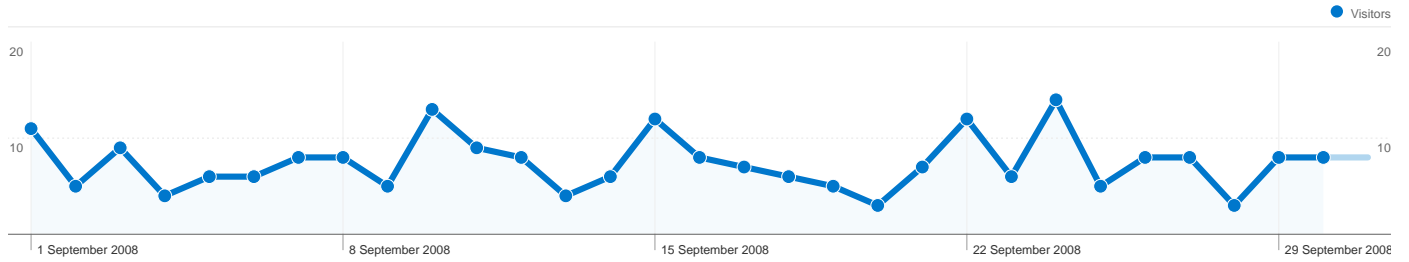

Site Usage

246 Visits

27.24% Bounce Rate

1,203 Page Views

00:02:46 Avg. Time on Site

4.89 Pages/Visit

65.85% % New Visits

Visitors Overview

180 people visited this site

246 Visits

180 Absolute Unique Visitors

1,203 Page Views

4.89 Average Page Views

00:02:46 Time on Site

27.24% Bounce Rate

65.85% New Visits

246 visits came from 12 countries/territories

Site Usage

Country/Territory	Visits	Pages/Visit	Avg. Time on Site	% New Visits	Bounce Rate
United Kingdom	229	5.00	00:02:52	64.63%	26.20%
United States	4	4.75	00:00:28	50.00%	0.00%
France	3	4.33	00:00:15	66.67%	66.67%
Denmark	2	2.50	00:00:42	100.00%	50.00%
Iraq	1	1.00	00:00:00	100.00%	100.00%
India	1	1.00	00:00:00	100.00%	100.00%
Netherlands	1	1.00	00:00:00	100.00%	100.00%
Lithuania	1	1.00	00:00:00	100.00%	100.00%
Egypt	1	4.00	00:15:33	100.00%	0.00%
Ireland	1	5.00	00:00:39	100.00%	0.00%