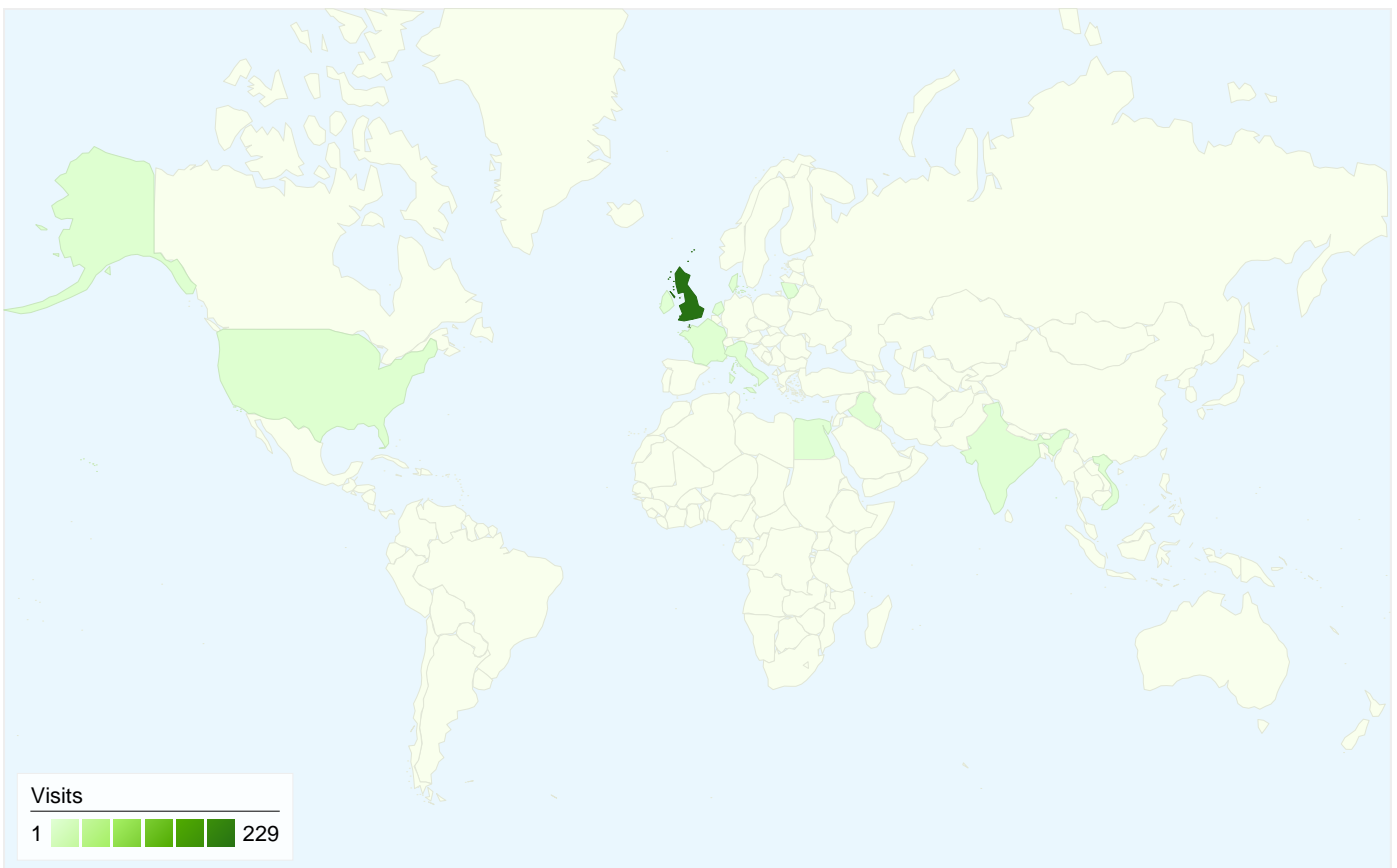

180 people visited this site

246 Visits

180 Absolute Unique Visitors

1,203 Page Views

4.89 Average Page Views

00:02:46 Time on Site

27.24% Bounce Rate

65.85% New Visits

All traffic sources sent a total of 246 visits

-  29.27% Direct Traffic
-  16.67% Referring Sites
-  54.07% Search Engines

Top Traffic Sources

Sources	Visits	% visits	Keywords	Visits	% visits
google (organic)	116	47.15%	2308 cwmbbran	16	12.03%
(direct) ((none))	72	29.27%	cwmbbran air cadets	11	8.27%
weebly.com (referral)	11	4.47%	2308 atc	10	7.52%
yahoo (organic)	10	4.07%	cwmbbran 2308	7	5.26%
en.wikipedia.org (referral)	7	2.85%	2308atc	6	4.51%

246 visits came from 12 countries/territories

Site Usage

Country/Territory	Visits	Pages/Visit	Avg. Time on Site	% New Visits	Bounce Rate
United Kingdom	229	5.00	00:02:52	64.63%	26.20%
United States	4	4.75	00:00:28	50.00%	0.00%
France	3	4.33	00:00:15	66.67%	66.67%
Denmark	2	2.50	00:00:42	100.00%	50.00%
Iraq	1	1.00	00:00:00	100.00%	100.00%
India	1	1.00	00:00:00	100.00%	100.00%
Netherlands	1	1.00	00:00:00	100.00%	100.00%
Lithuania	1	1.00	00:00:00	100.00%	100.00%
Egypt	1	4.00	00:15:33	100.00%	0.00%
Ireland	1	5.00	00:00:39	100.00%	0.00%