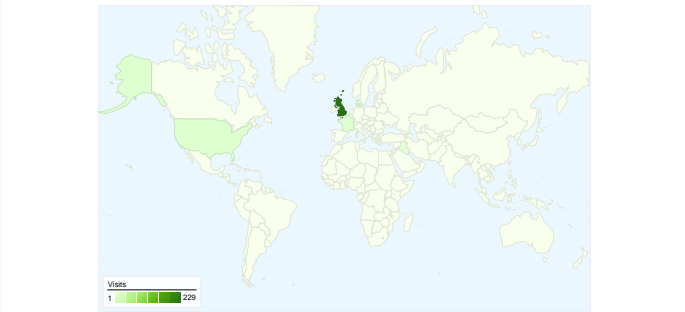

Site Usage

246 Visits

27.24% Bounce Rate

1,203 Page Views

00:02:46 Avg. Time on Site

4.89 Pages/Visit

65.85% % New Visits

Visitors Overview

Visitors
180

Map Overlay world

Traffic Sources Overview

Content Overview

Pages	Page Views	% Page Views
/index.html	316	26.27%
/gallery.html	138	11.47%
/calendar.html	106	8.81%
/activities.html	97	8.06%
/squadron.html	90	7.48%

180 people visited this site

246 Visits

180 Absolute Unique Visitors

1,203 Page Views

4.89 Average Page Views

00:02:46 Time on Site

27.24% Bounce Rate

65.85% New Visits

246 visits came from 12 countries/territories

Site Usage

Country/Territory	Visits	Pages/Visit	Avg. Time on Site	% New Visits	Bounce Rate
United Kingdom	229	5.00	00:02:52	64.63%	26.20%
United States	4	4.75	00:00:28	50.00%	0.00%
France	3	4.33	00:00:15	66.67%	66.67%
Denmark	2	2.50	00:00:42	100.00%	50.00%
Iraq	1	1.00	00:00:00	100.00%	100.00%
India	1	1.00	00:00:00	100.00%	100.00%
Netherlands	1	1.00	00:00:00	100.00%	100.00%
Lithuania	1	1.00	00:00:00	100.00%	100.00%
Egypt	1	4.00	00:15:33	100.00%	0.00%
Ireland	1	5.00	00:00:39	100.00%	0.00%