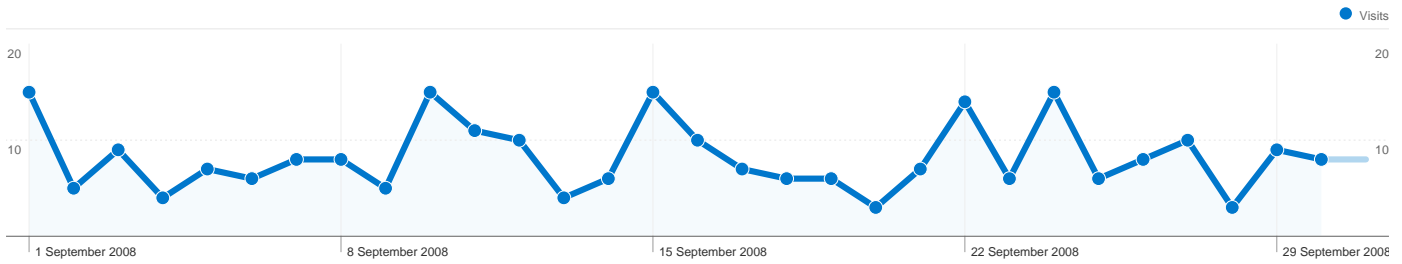

All traffic sources sent a total of 246 visits

- 29.27% Direct Traffic
- 16.67% Referring Sites
- 54.07% Search Engines