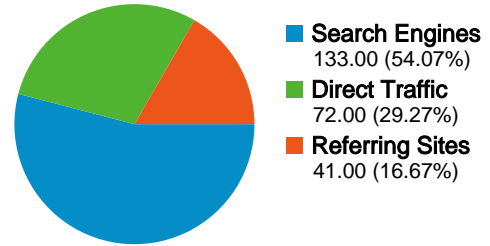

Top Traffic Sources

Sources	Visits	% visits	Keywords	Visits	% visits
google (organic)	116	47.15%	2308 cwmbbran	16	12.03%
(direct) ((none))	72	29.27%	cwmbbran air cadets	11	8.27%
weebly.com (referral)	11	4.47%	2308 atc	10	7.52%
yahoo (organic)	10	4.07%	cwmbbran 2308	7	5.26%
en.wikipedia.org (referral)	7	2.85%	2308atc	6	4.51%