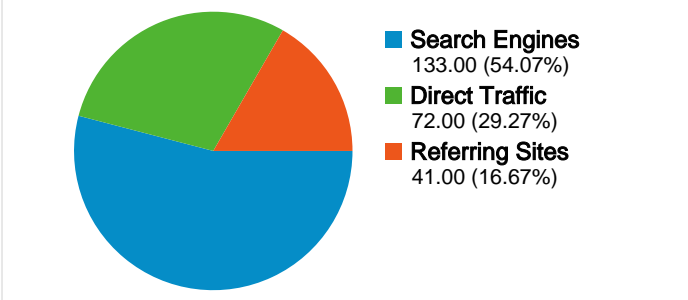

Site Usage

246 Visits

27.24% Bounce Rate

1,203 Page Views

00:02:46 Avg. Time on Site

4.89 Pages/Visit

65.85% % New Visits

Visitors Overview

Visitors
180

Map Overlay world

Traffic Sources Overview

Content Overview

Pages	Page Views	% Page Views
/index.html	316	26.27%
/gallery.html	138	11.47%
/calendar.html	106	8.81%
/activities.html	97	8.06%
/squadron.html	90	7.48%

180 people visited this site

246 Visits

180 Absolute Unique Visitors

1,203 Page Views

4.89 Average Page Views

00:02:46 Time on Site

27.24% Bounce Rate

65.85% New Visits

246 visits came from 12 countries/territories

Site Usage

Country/Territory	Visits	Pages/Visit	Avg. Time on Site	% New Visits	Bounce Rate
United Kingdom	229	5.00	00:02:52	64.63%	26.20%
United States	4	4.75	00:00:28	50.00%	0.00%
France	3	4.33	00:00:15	66.67%	66.67%
Denmark	2	2.50	00:00:42	100.00%	50.00%
Iraq	1	1.00	00:00:00	100.00%	100.00%
India	1	1.00	00:00:00	100.00%	100.00%
Netherlands	1	1.00	00:00:00	100.00%	100.00%
Lithuania	1	1.00	00:00:00	100.00%	100.00%
Egypt	1	4.00	00:15:33	100.00%	0.00%
Ireland	1	5.00	00:00:39	100.00%	0.00%