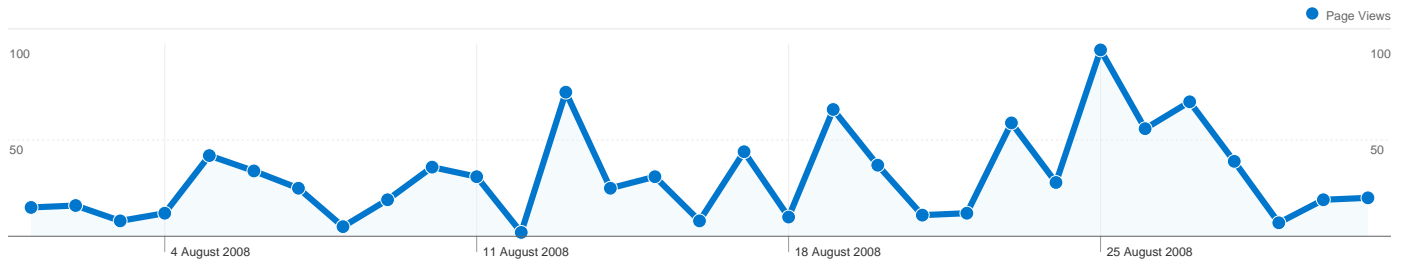

131 people visited this site

 **161** Visits

 **131** Absolute Unique Visitors

 **959** Page Views

 **5.96** Average Page Views

 **00:03:24** Time on Site

 **29.19%** Bounce Rate

 **76.40%** New Visits

Keywords	Visits	% visits
2308 atc	8	9.09%
2308atc	6	6.82%
2308 cwmbbran	4	4.55%
territorial army cwmbbran	3	3.41%
2308	2	2.27%

161 visits came from 8 countries/territories

Site Usage

Country/Territory	Visits	Pages/Visit	Avg. Time on Site	% New Visits	Bounce Rate
United Kingdom	152	6.19	00:03:34	75.66%	26.97%
Canada	2	1.00	00:00:00	100.00%	100.00%
United States	2	1.50	00:00:07	50.00%	50.00%
Norway	1	1.00	00:00:00	100.00%	100.00%
South Africa	1	8.00	00:04:34	100.00%	0.00%
United Arab Emirates	1	2.00	00:00:09	100.00%	0.00%
Malta	1	1.00	00:00:00	100.00%	100.00%
Italy	1	1.00	00:00:00	100.00%	100.00%

1 - 8 of 8

Pages on this site were viewed a total of 959 times

 959 Page Views

 624 Unique Views

 29.19% Bounce Rate

Top Content

Pages	Page Views	% Page Views
/index.html	221	23.04%
/gallery.html	116	12.10%
/calendar.html	72	7.51%
/news.html	69	7.19%
/squadron.html	68	7.09%