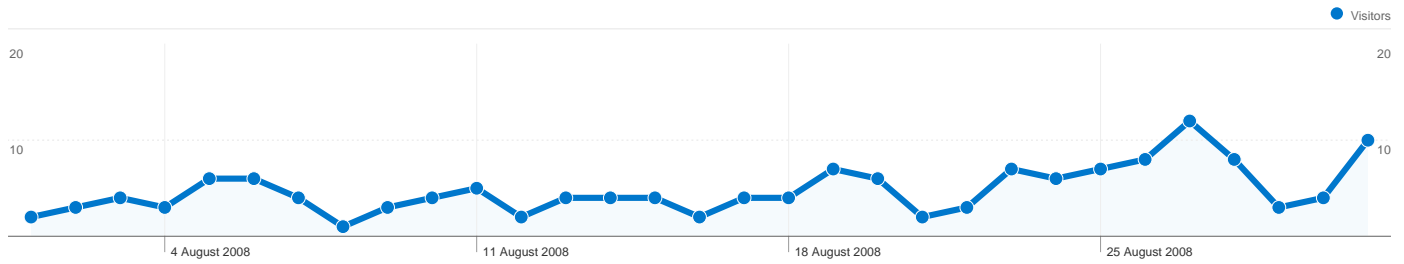

Site Usage

161 Visits

29.19% Bounce Rate

959 Page Views

00:03:24 Avg. Time on Site

5.96 Pages/Visit

76.40% % New Visits

Visitors Overview

131 people visited this site

 **161** Visits

 **131** Absolute Unique Visitors

 **959** Page Views

 **5.96** Average Page Views

 **00:03:24** Time on Site

 **29.19%** Bounce Rate

 **76.40%** New Visits