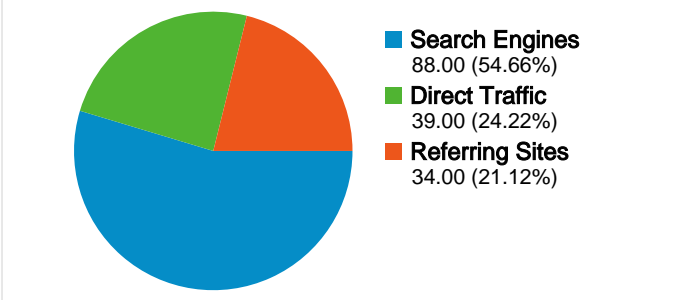

Traffic Sources Overview

Content Overview

Pages	Page Views	% Page Views
/index.html	221	23.04%
/gallery.html	116	12.10%
/calendar.html	72	7.51%
/news.html	69	7.19%
/squadron.html	68	7.09%