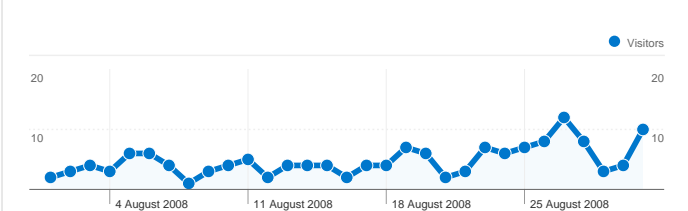

Site Usage

161 Visits

29.19% Bounce Rate

959 Page Views

00:03:24 Avg. Time on Site

5.96 Pages/Visit

76.40% % New Visits

Visitors Overview

131 people visited this site

 **161** Visits

 **131** Absolute Unique Visitors

 **959** Page Views

 **5.96** Average Page Views

 **00:03:24** Time on Site

 **29.19%** Bounce Rate

 **76.40%** New Visits

1 - 8 of 8

Pages on this site were viewed a total of 959 times

 959 Page Views

 624 Unique Views

 29.19% Bounce Rate

Top Content

Pages	Page Views	% Page Views
/index.html	221	23.04%
/gallery.html	116	12.10%
/calendar.html	72	7.51%
/news.html	69	7.19%
/squadron.html	68	7.09%