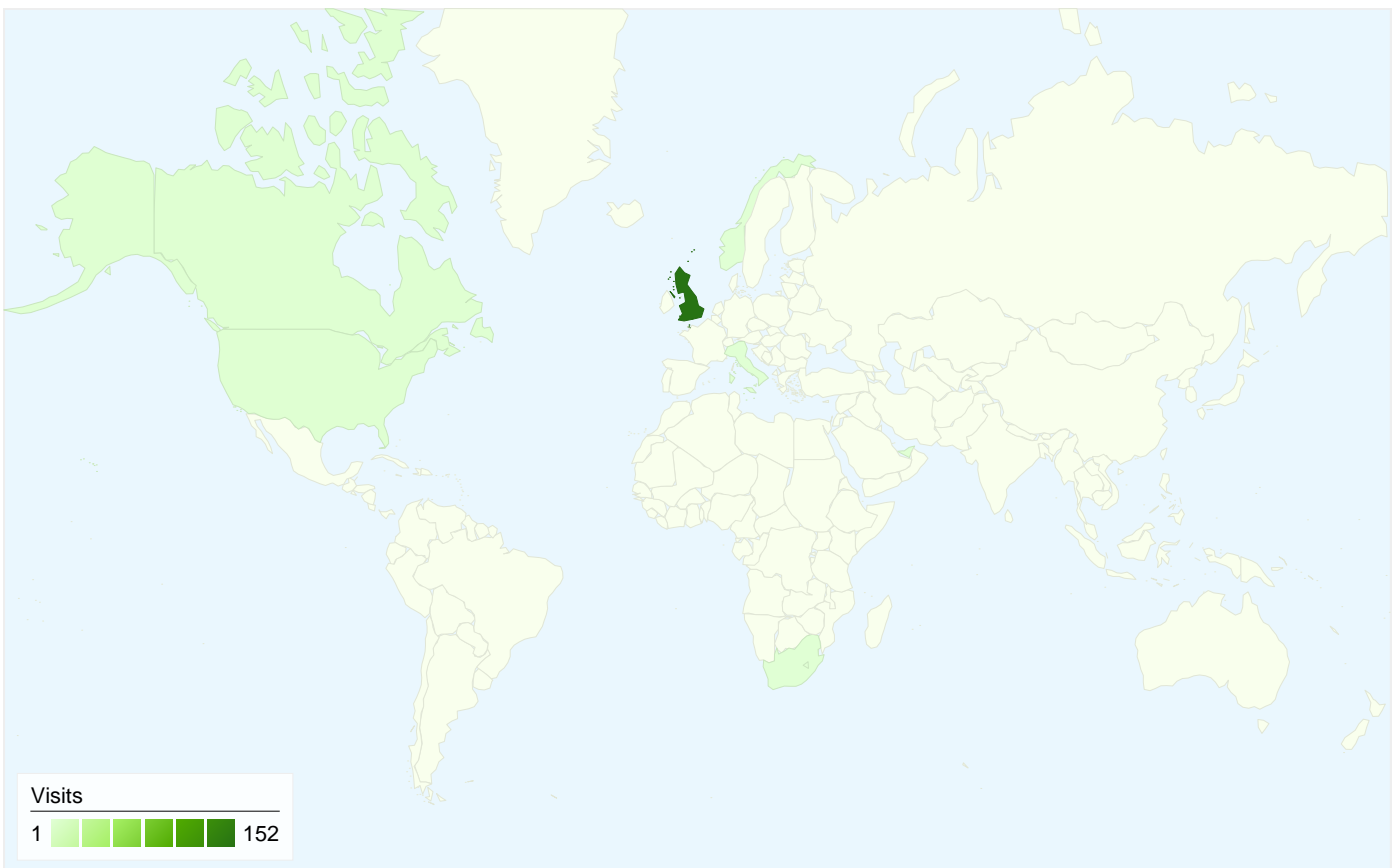

All traffic sources sent a total of 161 visits

-  **24.22%** Direct Traffic
-  **21.12%** Referring Sites
-  **54.66%** Search Engines

Top Traffic Sources

Sources	Visits	% visits
google (organic)	75	46.58%
(direct) ((none))	39	24.22%
aircadets.org (referral)	7	4.35%
254sqn.org.uk (referral)	6	3.73%
google.co.uk (referral)	4	2.48%

Keywords	Visits	% visits
2308 atc	8	9.09%
2308atc	6	6.82%
2308 cwmbbran	4	4.55%
territorial army cwmbbran	3	3.41%
2308	2	2.27%

161 visits came from 8 countries/territories

Site Usage

Country/Territory	Visits	Pages/Visit	Avg. Time on Site	% New Visits	Bounce Rate
United Kingdom	152	6.19	00:03:34	75.66%	26.97%
Canada	2	1.00	00:00:00	100.00%	100.00%
United States	2	1.50	00:00:07	50.00%	50.00%
Norway	1	1.00	00:00:00	100.00%	100.00%
South Africa	1	8.00	00:04:34	100.00%	0.00%
United Arab Emirates	1	2.00	00:00:09	100.00%	0.00%
Malta	1	1.00	00:00:00	100.00%	100.00%
Italy	1	1.00	00:00:00	100.00%	100.00%