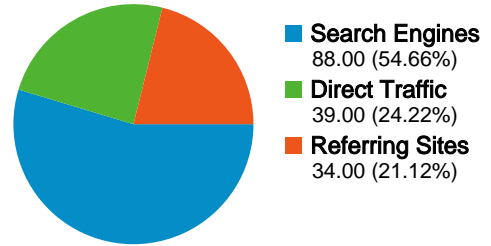

Top Traffic Sources

Sources	Visits	% visits
google (organic)	75	46.58%
(direct) ((none))	39	24.22%
aircadets.org (referral)	7	4.35%
254sqn.org.uk (referral)	6	3.73%
google.co.uk (referral)	4	2.48%

Keywords	Visits	% visits
2308 atc	8	9.09%
2308atc	6	6.82%
2308 cwmbbran	4	4.55%
territorial army cwmbbran	3	3.41%
2308	2	2.27%