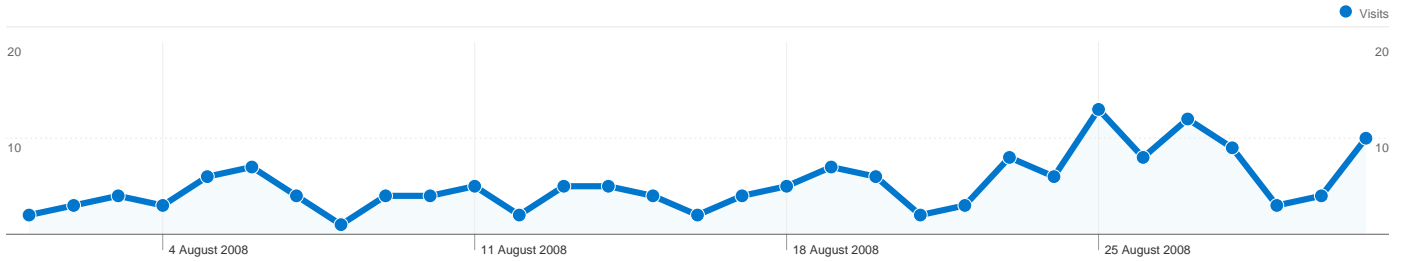

All traffic sources sent a total of 161 visits

- **24.22%** Direct Traffic
- **21.12%** Referring Sites
- **54.66%** Search Engines