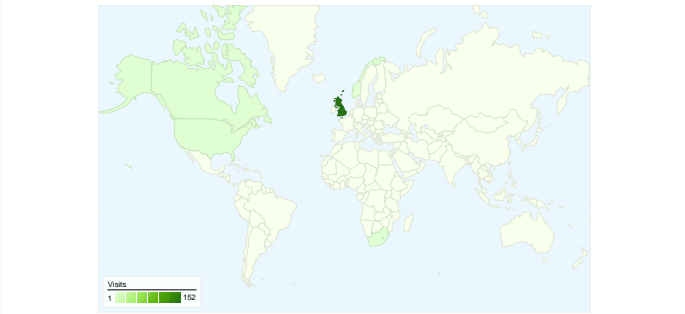

Site Usage

161 Visits

29.19% Bounce Rate

959 Page Views

00:03:24 Avg. Time on Site

5.96 Pages/Visit

76.40% % New Visits

Visitors Overview

Visitors
131

Map Overlay world

Traffic Sources Overview

Content Overview

Pages	Page Views	% Page Views
/index.html	221	23.04%
/gallery.html	116	12.10%
/calendar.html	72	7.51%
/news.html	69	7.19%
/squadron.html	68	7.09%

131 people visited this site

 **161** Visits

 **131** Absolute Unique Visitors

 **959** Page Views

 **5.96** Average Page Views

 **00:03:24** Time on Site

 **29.19%** Bounce Rate

 **76.40%** New Visits

Keywords	Visits	% visits
2308 atc	8	9.09%
2308atc	6	6.82%
2308 cwmbbran	4	4.55%
territorial army cwmbbran	3	3.41%
2308	2	2.27%

161 visits came from 8 countries/territories

Site Usage

Country/Territory	Visits	Pages/Visit	Avg. Time on Site	% New Visits	Bounce Rate
United Kingdom	152	6.19	00:03:34	75.66%	26.97%
Canada	2	1.00	00:00:00	100.00%	100.00%
United States	2	1.50	00:00:07	50.00%	50.00%
Norway	1	1.00	00:00:00	100.00%	100.00%
South Africa	1	8.00	00:04:34	100.00%	0.00%
United Arab Emirates	1	2.00	00:00:09	100.00%	0.00%
Malta	1	1.00	00:00:00	100.00%	100.00%
Italy	1	1.00	00:00:00	100.00%	100.00%