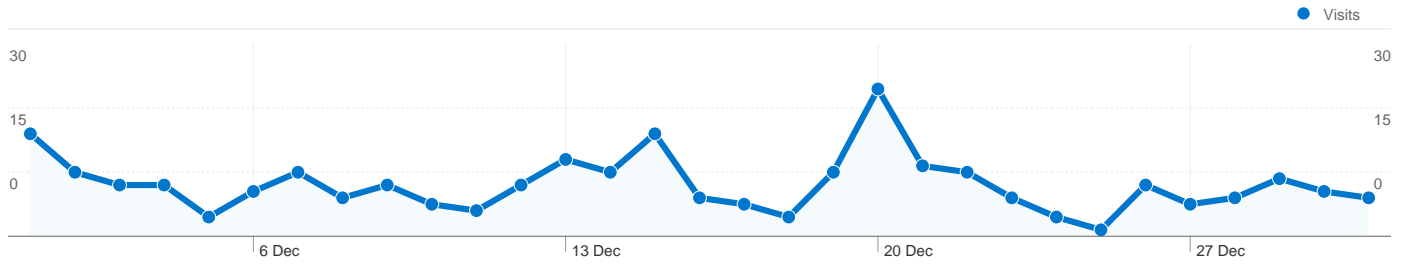

Site Usage

250 Visits

54.40% Bounce Rate

654 Pageviews

00:01:46 Avg. Time on Site

2.62 Pages/Visit

47.20% % New Visits

Traffic Sources Overview

Map Overlay

Visitors Overview

Content Overview

Pages	Pageviews	% Pageviews
/index.html	246	37.61%
/gallery.html	55	8.41%
/calendar.html	50	7.65%
/news.html	45	6.88%
/no-1-welsh-wing.html	25	3.82%

All traffic sources sent a total of 250 visits

250 visits came from 11 countries/territories

Site Usage

Visits	Pages/Visit	Avg. Time on Site	% New Visits	Bounce Rate	
250 % of Site Total: 100.00%	2.62 Site Avg: 2.62 (0.00%)	00:01:46 Site Avg: 00:01:46 (0.00%)	47.60% Site Avg: 47.20% (0.85%)	54.40% Site Avg: 54.40% (0.00%)	
Country/Territory	Visits	Pages/Visit	Avg. Time on Site	% New Visits	Bounce Rate
United Kingdom	235	2.66	00:01:52	44.68%	52.34%
Isle of Man	3	5.33	00:01:48	66.67%	66.67%
Spain	2	1.00	00:00:00	100.00%	100.00%
Finland	2	1.50	00:00:12	100.00%	50.00%
Germany	2	1.00	00:00:00	100.00%	100.00%
Hong Kong	1	1.00	00:00:00	100.00%	100.00%
Russia	1	1.00	00:00:00	100.00%	100.00%
France	1	1.00	00:00:00	100.00%	100.00%
United States	1	1.00	00:00:00	100.00%	100.00%
Canada	1	1.00	00:00:00	100.00%	100.00%

1 - 10 of 11

Pages on this site were viewed a total of 654 times

 654 Pageviews

 511 Unique Views

 54.40% Bounce Rate

Top Content

Pages	Pageviews	% Pageviews
/index.html	246	37.61%
/gallery.html	55	8.41%
/calendar.html	50	7.65%
/news.html	45	6.88%
/no-1-welsh-wing.html	25	3.82%