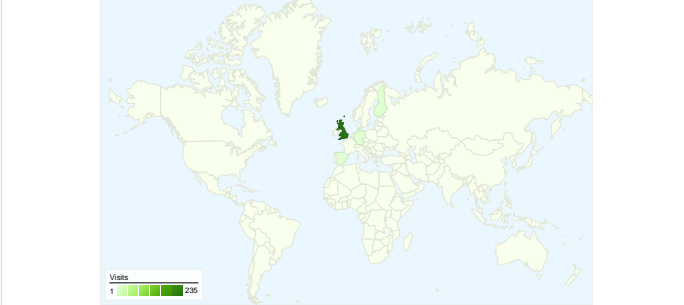

Site Usage

250 Visits

54.40% Bounce Rate

654 Pageviews

00:01:46 Avg. Time on Site

2.62 Pages/Visit

47.20% % New Visits

Traffic Sources Overview

Map Overlay

Visitors Overview

Content Overview

Pages	Pageviews	% Pageviews
/index.html	246	37.61%
/gallery.html	55	8.41%
/calendar.html	50	7.65%
/news.html	45	6.88%
/no-1-welsh-wing.html	25	3.82%

All traffic sources sent a total of 250 visits

250 visits came from 11 countries/territories

Site Usage

Visits	Pages/Visit	Avg. Time on Site	% New Visits	Bounce Rate	
250 % of Site Total: 100.00%	2.62 Site Avg: 2.62 (0.00%)	00:01:46 Site Avg: 00:01:46 (0.00%)	47.60% Site Avg: 47.20% (0.85%)	54.40% Site Avg: 54.40% (0.00%)	
Country/Territory	Visits	Pages/Visit	Avg. Time on Site	% New Visits	Bounce Rate
United Kingdom	235	2.66	00:01:52	44.68%	52.34%
Isle of Man	3	5.33	00:01:48	66.67%	66.67%
Spain	2	1.00	00:00:00	100.00%	100.00%
Finland	2	1.50	00:00:12	100.00%	50.00%
Germany	2	1.00	00:00:00	100.00%	100.00%
Hong Kong	1	1.00	00:00:00	100.00%	100.00%
Russia	1	1.00	00:00:00	100.00%	100.00%
France	1	1.00	00:00:00	100.00%	100.00%
United States	1	1.00	00:00:00	100.00%	100.00%
Canada	1	1.00	00:00:00	100.00%	100.00%