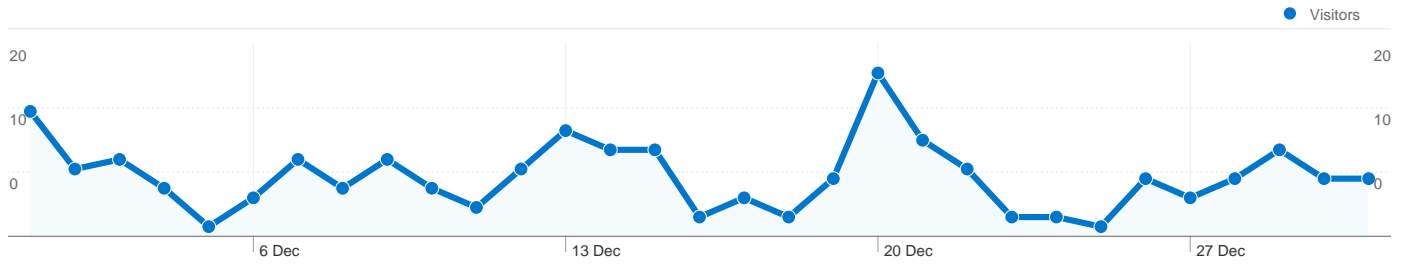

138 people visited this site

250 Visits

138 Absolute Unique Visitors

654 Pageviews

2.62 Average Pageviews

00:01:46 Time on Site

54.40% Bounce Rate

47.20% New Visits

Technical Profile

Browser	Visits	% visits	Connection Speed	Visits	% visits
Internet Explorer	173	69.20%	DSL	100	40.00%
Chrome	40	16.00%	Dialup	63	25.20%
Firefox	22	8.80%	Unknown	45	18.00%
Safari	11	4.40%	Cable	30	12.00%
PagePeeker.com	2	0.80%	T1	12	4.80%