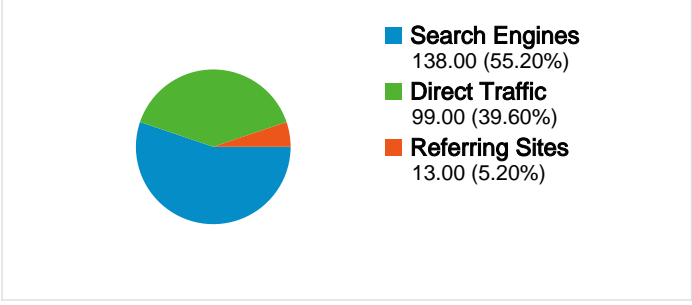

Site Usage

250 Visits

54.40% Bounce Rate

654 Pageviews

00:01:46 Avg. Time on Site

2.62 Pages/Visit

47.20% % New Visits

Traffic Sources Overview

Map Overlay

Visitors Overview

Content Overview

Pages	Pageviews	% Pageviews
/index.html	246	37.61%
/gallery.html	55	8.41%
/calendar.html	50	7.65%
/news.html	45	6.88%
/no-1-welsh-wing.html	25	3.82%

All traffic sources sent a total of 250 visits

 39.60% Direct Traffic

 5.20% Referring Sites

 55.20% Search Engines

- Search Engines
138.00 (55.20%)
- Direct Traffic
99.00 (39.60%)
- Referring Sites
13.00 (5.20%)

Top Traffic Sources

Sources	Visits	% visits
google (organic)	130	52.00%
(direct) ((none))	99	39.60%
bing (organic)	3	1.20%
search (organic)	3	1.20%
bbc.co.uk (referral)	2	0.80%

250 visits came from 11 countries/territories

Site Usage

Visits	Pages/Visit	Avg. Time on Site	% New Visits	Bounce Rate	
250 % of Site Total: 100.00%	2.62 Site Avg: 2.62 (0.00%)	00:01:46 Site Avg: 00:01:46 (0.00%)	47.60% Site Avg: 47.20% (0.85%)	54.40% Site Avg: 54.40% (0.00%)	
Country/Territory	Visits	Pages/Visit	Avg. Time on Site	% New Visits	Bounce Rate
United Kingdom	235	2.66	00:01:52	44.68%	52.34%
Isle of Man	3	5.33	00:01:48	66.67%	66.67%
Spain	2	1.00	00:00:00	100.00%	100.00%
Finland	2	1.50	00:00:12	100.00%	50.00%
Germany	2	1.00	00:00:00	100.00%	100.00%
Hong Kong	1	1.00	00:00:00	100.00%	100.00%
Russia	1	1.00	00:00:00	100.00%	100.00%
France	1	1.00	00:00:00	100.00%	100.00%
United States	1	1.00	00:00:00	100.00%	100.00%
Canada	1	1.00	00:00:00	100.00%	100.00%