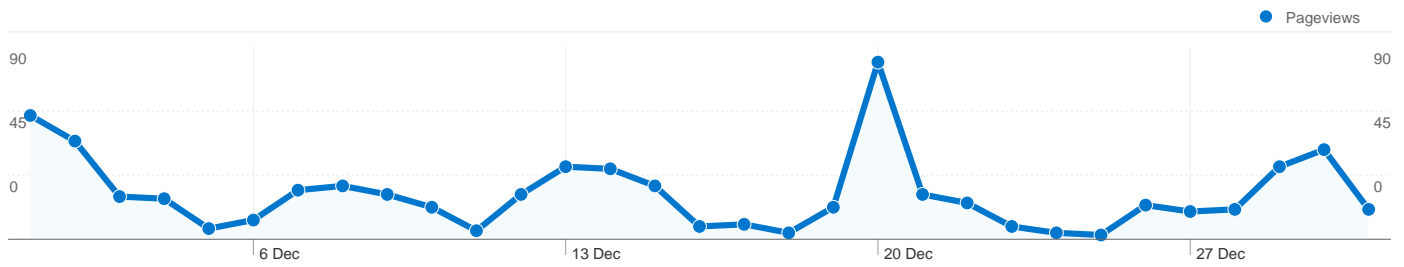

Pages on this site were viewed a total of 654 times

654 Pageviews

511 Unique Views

54.40% Bounce Rate

Top Content

Pages	Pageviews	% Pageviews
/index.html	246	37.61%
/gallery.html	55	8.41%
/calendar.html	50	7.65%
/news.html	45	6.88%
/no-1-welsh-wing.html	25	3.82%