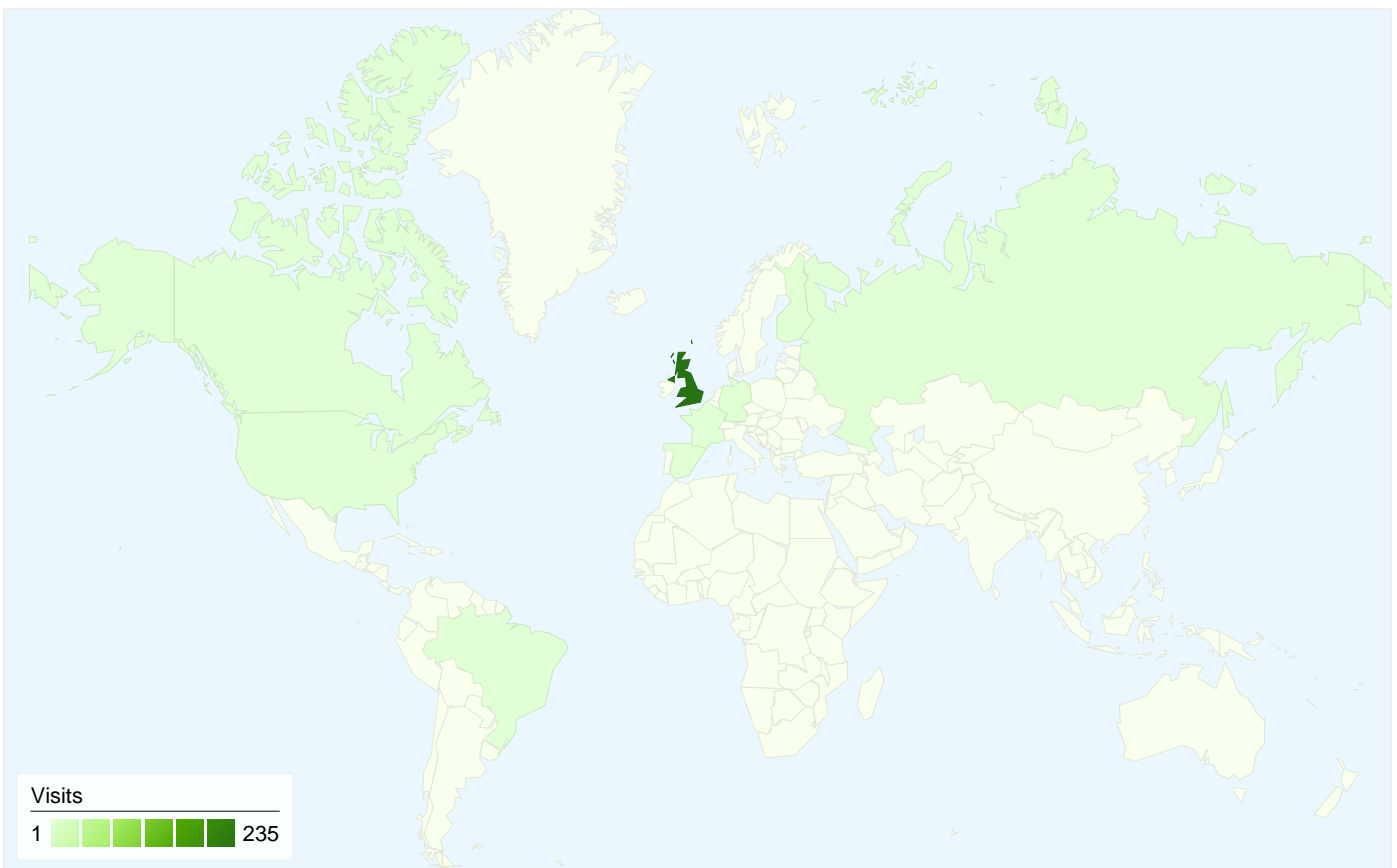

250 visits came from 11 countries/territories

Site Usage

Visits	Pages/Visit	Avg. Time on Site	% New Visits	Bounce Rate	
250 % of Site Total: 100.00%	2.62 Site Avg: 2.62 (0.00%)	00:01:46 Site Avg: 00:01:46 (0.00%)	47.60% Site Avg: 47.20% (0.85%)	54.40% Site Avg: 54.40% (0.00%)	
Country/Territory	Visits	Pages/Visit	Avg. Time on Site	% New Visits	Bounce Rate
United Kingdom	235	2.66	00:01:52	44.68%	52.34%
Isle of Man	3	5.33	00:01:48	66.67%	66.67%
Spain	2	1.00	00:00:00	100.00%	100.00%
Finland	2	1.50	00:00:12	100.00%	50.00%
Germany	2	1.00	00:00:00	100.00%	100.00%
Hong Kong	1	1.00	00:00:00	100.00%	100.00%
Russia	1	1.00	00:00:00	100.00%	100.00%
France	1	1.00	00:00:00	100.00%	100.00%
United States	1	1.00	00:00:00	100.00%	100.00%
Canada	1	1.00	00:00:00	100.00%	100.00%