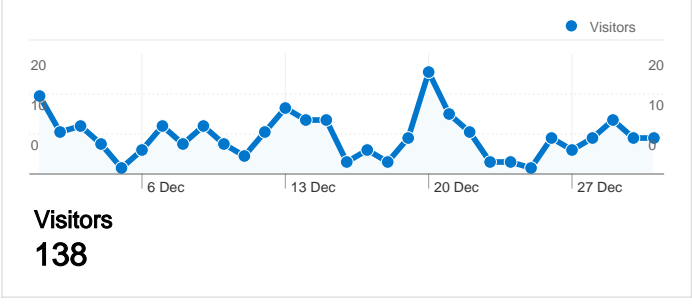

Site Usage

250 Visits

54.40% Bounce Rate

654 Pageviews

00:01:46 Avg. Time on Site

2.62 Pages/Visit

47.20% % New Visits

Traffic Sources Overview

Map Overlay

Visitors Overview

Content Overview

Pages	Pageviews	% Pageviews
/index.html	246	37.61%
/gallery.html	55	8.41%
/calendar.html	50	7.65%
/news.html	45	6.88%
/no-1-welsh-wing.html	25	3.82%

All traffic sources sent a total of 250 visits

250 visits came from 11 countries/territories

Site Usage

Visits	Pages/Visit	Avg. Time on Site	% New Visits	Bounce Rate	
250 % of Site Total: 100.00%	2.62 Site Avg: 2.62 (0.00%)	00:01:46 Site Avg: 00:01:46 (0.00%)	47.60% Site Avg: 47.20% (0.85%)	54.40% Site Avg: 54.40% (0.00%)	
Country/Territory	Visits	Pages/Visit	Avg. Time on Site	% New Visits	Bounce Rate
United Kingdom	235	2.66	00:01:52	44.68%	52.34%
Isle of Man	3	5.33	00:01:48	66.67%	66.67%
Spain	2	1.00	00:00:00	100.00%	100.00%
Finland	2	1.50	00:00:12	100.00%	50.00%
Germany	2	1.00	00:00:00	100.00%	100.00%
Hong Kong	1	1.00	00:00:00	100.00%	100.00%
Russia	1	1.00	00:00:00	100.00%	100.00%
France	1	1.00	00:00:00	100.00%	100.00%
United States	1	1.00	00:00:00	100.00%	100.00%
Canada	1	1.00	00:00:00	100.00%	100.00%

1 - 10 of 11

Pages on this site were viewed a total of 654 times

 654 Pageviews

 511 Unique Views

 54.40% Bounce Rate

Top Content

Pages	Pageviews	% Pageviews
/index.html	246	37.61%
/gallery.html	55	8.41%
/calendar.html	50	7.65%
/news.html	45	6.88%
/no-1-welsh-wing.html	25	3.82%