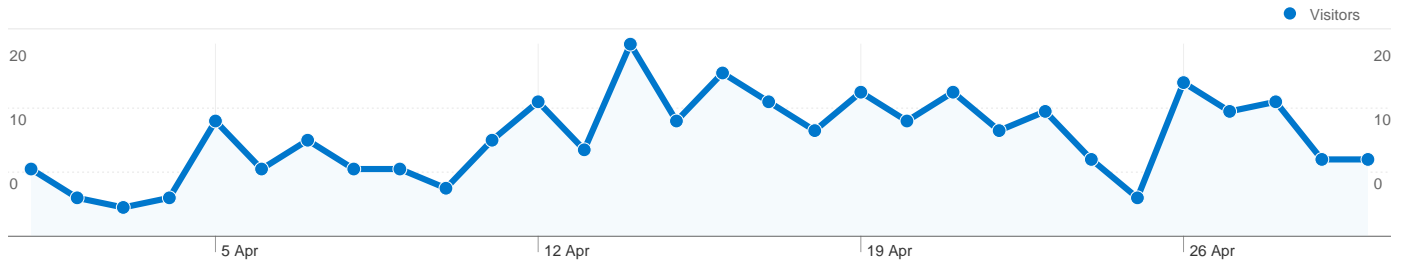

Site Usage

362 Visits

48.62% Bounce Rate

960 Page Views

00:01:19 Avg. Time on Site

2.65 Pages/Visit

53.31% % New Visits

Visitors Overview

230 people visited this site

362 Visits

230 Absolute Unique Visitors

960 Page Views

2.65 Average Page Views

00:01:19 Time on Site

48.62% Bounce Rate

53.31% New Visits

362 visits came from 16 countries/territories

Site Usage

| Visits | Pages/Visit | Avg. Time on Site | % New Visits | Bounce Rate | |
|---|--|--|--|--|-------------|
| 362 % of Site Total: 100.00% | 2.65 Site Avg: 2.65 (0.00%) | 00:01:19 Site Avg: 00:01:19 (0.00%) | 53.31% Site Avg: 53.31% (0.00%) | 48.62% Site Avg: 48.62% (0.00%) | |
| Country/Territory | Visits | Pages/Visit | Avg. Time on Site | % New Visits | Bounce Rate |
| United Kingdom | 335 | 2.74 | 00:01:19 | 49.85% | 46.27% |
| United States | 7 | 1.71 | 00:04:05 | 100.00% | 57.14% |
| Spain | 3 | 2.67 | 00:00:28 | 100.00% | 66.67% |
| Ireland | 3 | 1.00 | 00:00:00 | 100.00% | 100.00% |
| India | 2 | 1.50 | 00:00:19 | 100.00% | 50.00% |
| Netherlands | 2 | 1.00 | 00:00:00 | 100.00% | 100.00% |
| Israel | 1 | 1.00 | 00:00:00 | 100.00% | 100.00% |
| Russia | 1 | 1.00 | 00:00:00 | 100.00% | 100.00% |
| Austria | 1 | 1.00 | 00:00:00 | 100.00% | 100.00% |
| Singapore | 1 | 1.00 | 00:00:00 | 100.00% | 100.00% |

All traffic sources sent a total of 362 visits

-  29.28% Direct Traffic
-  10.77% Referring Sites
-  59.94% Search Engines

- Search Engines
217.00 (59.94%)
- Direct Traffic
106.00 (29.28%)
- Referring Sites
39.00 (10.77%)