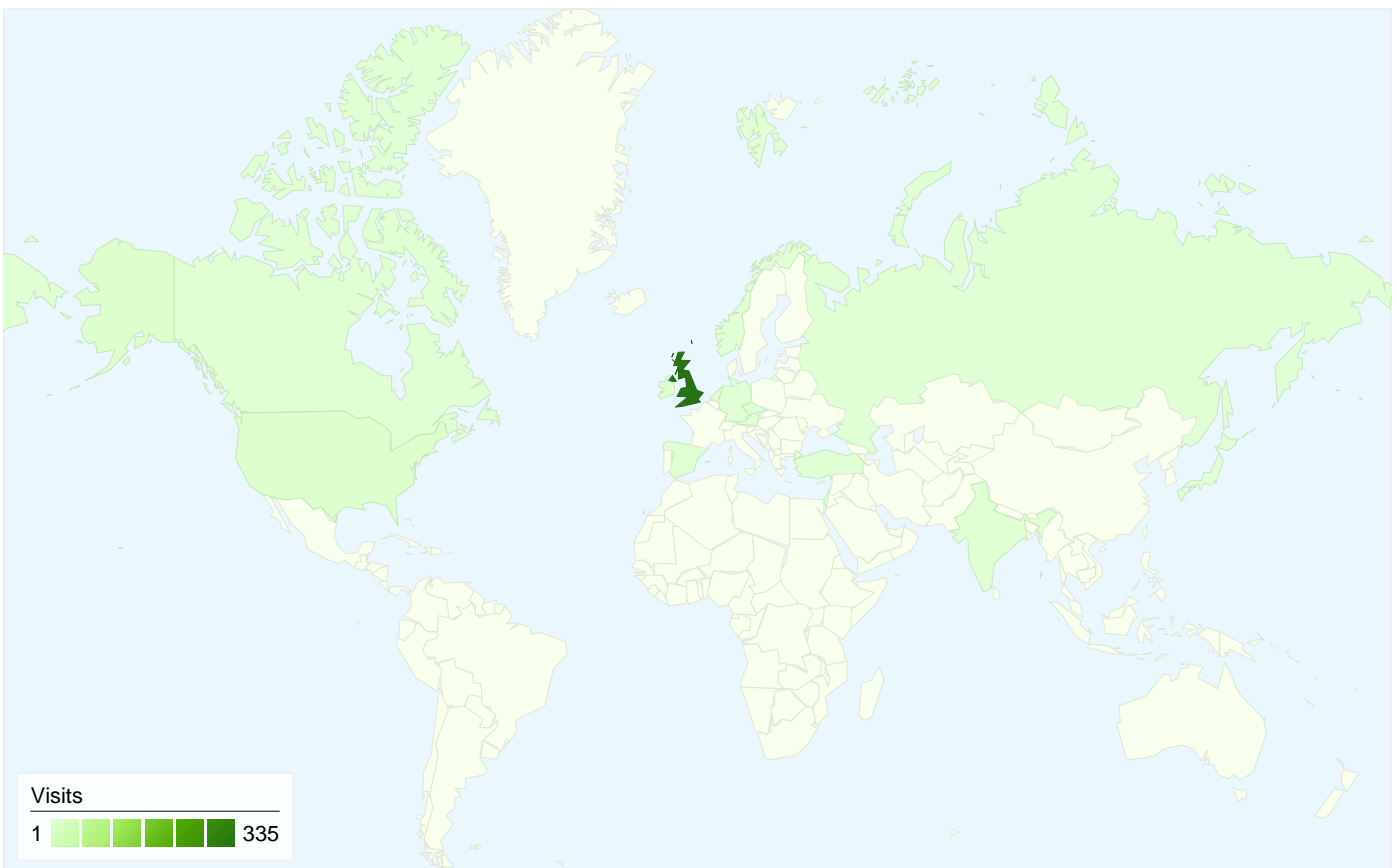

230 people visited this site

362 Visits

230 Absolute Unique Visitors

960 Page Views

2.65 Average Page Views

00:01:19 Time on Site

48.62% Bounce Rate

53.31% New Visits

362 visits came from 16 countries/territories

Site Usage

| Visits | Pages/Visit | Avg. Time on Site | % New Visits | Bounce Rate | |
|---|--|--|--|--|-------------|
| 362 % of Site Total: 100.00% | 2.65 Site Avg: 2.65 (0.00%) | 00:01:19 Site Avg: 00:01:19 (0.00%) | 53.31% Site Avg: 53.31% (0.00%) | 48.62% Site Avg: 48.62% (0.00%) | |
| Country/Territory | Visits | Pages/Visit | Avg. Time on Site | % New Visits | Bounce Rate |
| United Kingdom | 335 | 2.74 | 00:01:19 | 49.85% | 46.27% |
| United States | 7 | 1.71 | 00:04:05 | 100.00% | 57.14% |
| Spain | 3 | 2.67 | 00:00:28 | 100.00% | 66.67% |
| Ireland | 3 | 1.00 | 00:00:00 | 100.00% | 100.00% |
| India | 2 | 1.50 | 00:00:19 | 100.00% | 50.00% |
| Netherlands | 2 | 1.00 | 00:00:00 | 100.00% | 100.00% |
| Israel | 1 | 1.00 | 00:00:00 | 100.00% | 100.00% |
| Russia | 1 | 1.00 | 00:00:00 | 100.00% | 100.00% |
| Austria | 1 | 1.00 | 00:00:00 | 100.00% | 100.00% |
| Singapore | 1 | 1.00 | 00:00:00 | 100.00% | 100.00% |

All traffic sources sent a total of 362 visits

-  29.28% Direct Traffic
-  10.77% Referring Sites
-  59.94% Search Engines

- Search Engines
217.00 (59.94%)
- Direct Traffic
106.00 (29.28%)
- Referring Sites
39.00 (10.77%)