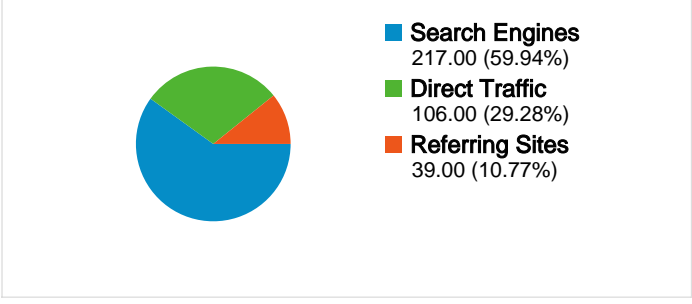

Traffic Sources Overview

Content Overview

Pages	Page Views	% Page Views
/index.html	317	33.02%
/calendar.html	149	15.52%
/news.html	59	6.15%
/gallery.html	58	6.04%
/activities.html	54	5.62%