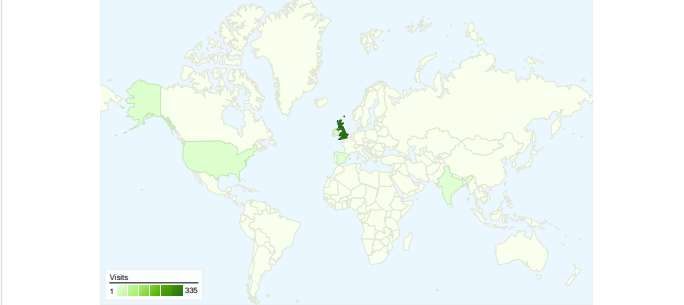

Map Overlay