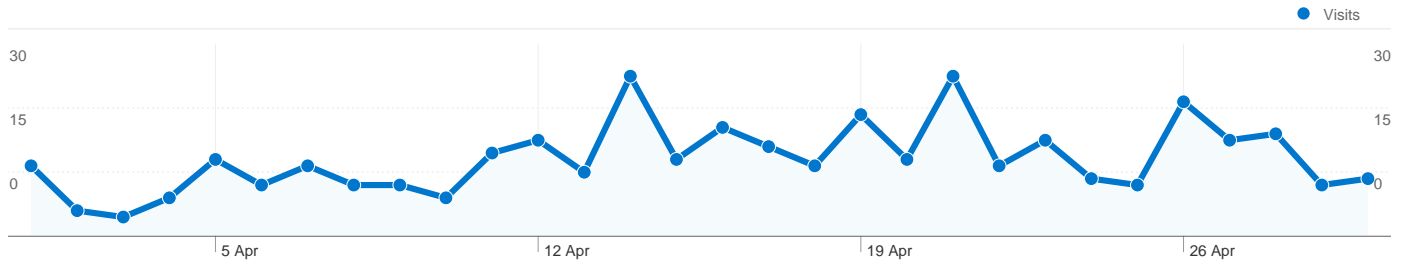

230 people visited this site

362 Visits

230 Absolute Unique Visitors

960 Page Views

2.65 Average Page Views

00:01:19 Time on Site

48.62% Bounce Rate

53.31% New Visits

362 visits came from 16 countries/territories

Site Usage

| Visits | Pages/Visit | Avg. Time on Site | % New Visits | Bounce Rate | |
|---|--|--|--|--|-------------|
| 362 % of Site Total: 100.00% | 2.65 Site Avg: 2.65 (0.00%) | 00:01:19 Site Avg: 00:01:19 (0.00%) | 53.31% Site Avg: 53.31% (0.00%) | 48.62% Site Avg: 48.62% (0.00%) | |
| Country/Territory | Visits | Pages/Visit | Avg. Time on Site | % New Visits | Bounce Rate |
| United Kingdom | 335 | 2.74 | 00:01:19 | 49.85% | 46.27% |
| United States | 7 | 1.71 | 00:04:05 | 100.00% | 57.14% |
| Spain | 3 | 2.67 | 00:00:28 | 100.00% | 66.67% |
| Ireland | 3 | 1.00 | 00:00:00 | 100.00% | 100.00% |
| India | 2 | 1.50 | 00:00:19 | 100.00% | 50.00% |
| Netherlands | 2 | 1.00 | 00:00:00 | 100.00% | 100.00% |
| Israel | 1 | 1.00 | 00:00:00 | 100.00% | 100.00% |
| Russia | 1 | 1.00 | 00:00:00 | 100.00% | 100.00% |
| Austria | 1 | 1.00 | 00:00:00 | 100.00% | 100.00% |
| Singapore | 1 | 1.00 | 00:00:00 | 100.00% | 100.00% |

1 - 10 of 16

Pages on this site were viewed a total of 960 times

960 Page Views

747 Unique Views

48.62% Bounce Rate

Top Content

| Pages | Page Views | % Page Views |
|------------------|------------|--------------|
| /index.html | 317 | 33.02% |
| /calendar.html | 149 | 15.52% |
| /news.html | 59 | 6.15% |
| /gallery.html | 58 | 6.04% |
| /activities.html | 54 | 5.62% |

All traffic sources sent a total of 362 visits

-  29.28% Direct Traffic
-  10.77% Referring Sites
-  59.94% Search Engines

- Search Engines
217.00 (59.94%)
- Direct Traffic
106.00 (29.28%)
- Referring Sites
39.00 (10.77%)