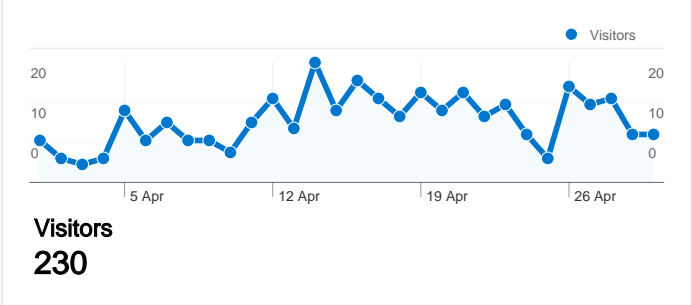

Site Usage

362 Visits

48.62% Bounce Rate

960 Page Views

00:01:19 Avg. Time on Site

2.65 Pages/Visit

53.31% % New Visits

Visitors Overview

230 people visited this site

362 Visits

230 Absolute Unique Visitors

960 Page Views

2.65 Average Page Views

00:01:19 Time on Site

48.62% Bounce Rate

53.31% New Visits

362 visits came from 16 countries/territories

Site Usage

| Visits | Pages/Visit | Avg. Time on Site | % New Visits | Bounce Rate | |
|---|--|--|--|--|-------------|
| 362 % of Site Total: 100.00% | 2.65 Site Avg: 2.65 (0.00%) | 00:01:19 Site Avg: 00:01:19 (0.00%) | 53.31% Site Avg: 53.31% (0.00%) | 48.62% Site Avg: 48.62% (0.00%) | |
| Country/Territory | Visits | Pages/Visit | Avg. Time on Site | % New Visits | Bounce Rate |
| United Kingdom | 335 | 2.74 | 00:01:19 | 49.85% | 46.27% |
| United States | 7 | 1.71 | 00:04:05 | 100.00% | 57.14% |
| Spain | 3 | 2.67 | 00:00:28 | 100.00% | 66.67% |
| Ireland | 3 | 1.00 | 00:00:00 | 100.00% | 100.00% |
| India | 2 | 1.50 | 00:00:19 | 100.00% | 50.00% |
| Netherlands | 2 | 1.00 | 00:00:00 | 100.00% | 100.00% |
| Israel | 1 | 1.00 | 00:00:00 | 100.00% | 100.00% |
| Russia | 1 | 1.00 | 00:00:00 | 100.00% | 100.00% |
| Austria | 1 | 1.00 | 00:00:00 | 100.00% | 100.00% |
| Singapore | 1 | 1.00 | 00:00:00 | 100.00% | 100.00% |

All traffic sources sent a total of 362 visits

-  29.28% Direct Traffic
-  10.77% Referring Sites
-  59.94% Search Engines

- Search Engines
217.00 (59.94%)
- Direct Traffic
106.00 (29.28%)
- Referring Sites
39.00 (10.77%)