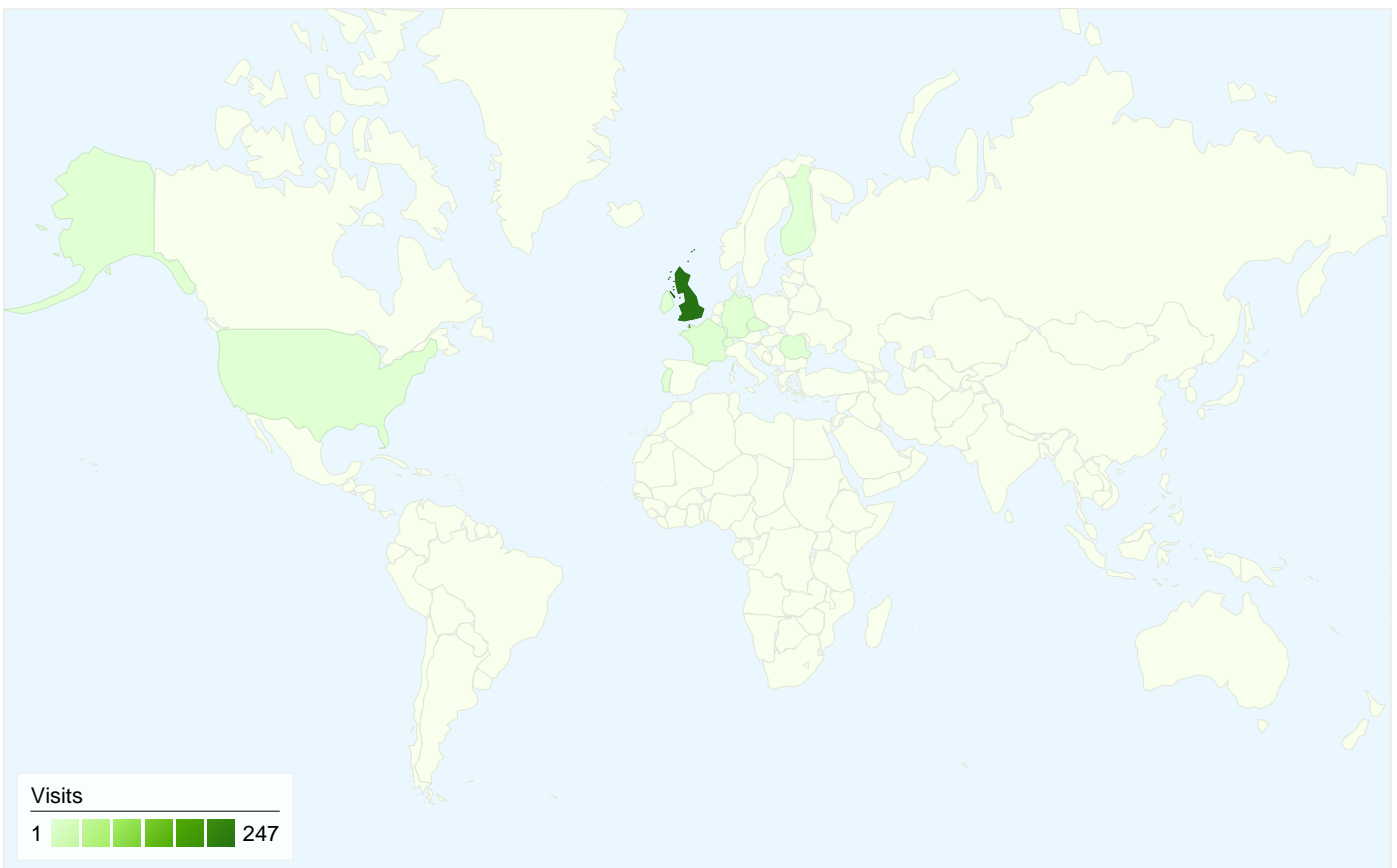

Visitors
206

Map Overlay world

Traffic Sources Overview

- **Search Engines**
188.00 (72.03%)
- **Direct Traffic**
45.00 (17.24%)
- **Referring Sites**
28.00 (10.73%)

Content Overview

Pages	Page Views	% Page Views
/index.html	229	26.20%
/gallery.html	91	10.41%
/calendar.html	80	9.15%
/squadron.html	74	8.47%
/downloads.html	55	6.29%

206 people visited this site

261 Visits

206 Absolute Unique Visitors

874 Page Views

3.35 Average Page Views

00:02:09 Time on Site

39.08% Bounce Rate

65.13% New Visits

261 visits came from 10 countries/territories

Site Usage

Visits	Pages/Visit	Avg. Time on Site	% New Visits	Bounce Rate	
261 % of Site Total: 100.00%	3.35 Site Avg: 3.35 (0.00%)	00:02:09 Site Avg: 00:02:09 (0.00%)	65.13% Site Avg: 65.13% (0.00%)	39.08% Site Avg: 39.08% (0.00%)	
Country/Territory	Visits	Pages/Visit	Avg. Time on Site	% New Visits	Bounce Rate
United Kingdom	247	3.45	00:02:15	63.56%	37.25%
France	3	1.33	00:00:36	100.00%	66.67%
Ireland	2	1.00	00:00:00	100.00%	100.00%
United States	2	1.50	00:00:03	50.00%	50.00%
Germany	2	1.00	00:00:00	100.00%	100.00%
Switzerland	1	5.00	00:03:25	100.00%	0.00%
Czech Republic	1	1.00	00:00:00	100.00%	100.00%
Romania	1	1.00	00:00:00	100.00%	100.00%
Portugal	1	1.00	00:00:00	100.00%	100.00%
Finland	1	2.00	00:00:00	100.00%	0.00%

All traffic sources sent a total of 261 visits

-  17.24% Direct Traffic
-  10.73% Referring Sites
-  72.03% Search Engines

- Search Engines
188.00 (72.03%)
- Direct Traffic
45.00 (17.24%)
- Referring Sites
28.00 (10.73%)