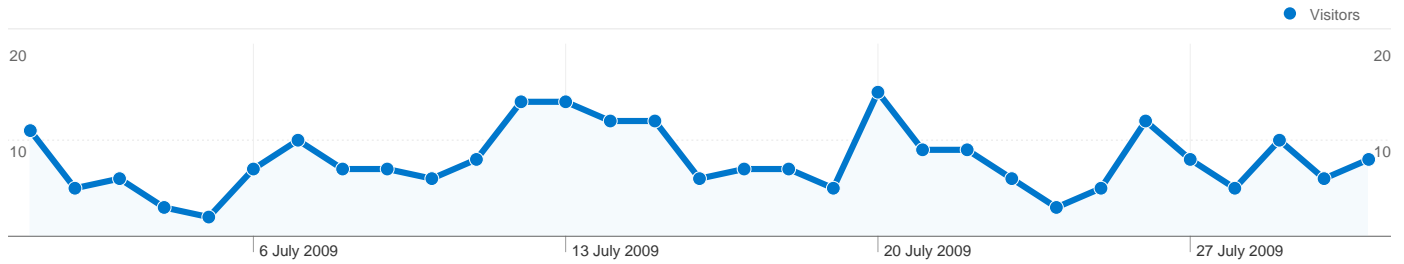

Site Usage

261 Visits

39.08% Bounce Rate

874 Page Views

00:02:09 Avg. Time on Site

3.35 Pages/Visit

65.13% % New Visits

Visitors Overview

Visitors
206

Map Overlay world

Traffic Sources Overview

- **Search Engines**
188.00 (72.03%)
- **Direct Traffic**
45.00 (17.24%)
- **Referring Sites**
28.00 (10.73%)

Content Overview

Pages	Page Views	% Page Views
/index.html	229	26.20%
/gallery.html	91	10.41%
/calendar.html	80	9.15%
/squadron.html	74	8.47%
/downloads.html	55	6.29%

206 people visited this site

261 Visits

206 Absolute Unique Visitors

874 Page Views

3.35 Average Page Views

00:02:09 Time on Site

39.08% Bounce Rate

65.13% New Visits

261 visits came from 10 countries/territories

Site Usage

Visits	Pages/Visit	Avg. Time on Site	% New Visits	Bounce Rate	
261 % of Site Total: 100.00%	3.35 Site Avg: 3.35 (0.00%)	00:02:09 Site Avg: 00:02:09 (0.00%)	65.13% Site Avg: 65.13% (0.00%)	39.08% Site Avg: 39.08% (0.00%)	
Country/Territory	Visits	Pages/Visit	Avg. Time on Site	% New Visits	Bounce Rate
United Kingdom	247	3.45	00:02:15	63.56%	37.25%
France	3	1.33	00:00:36	100.00%	66.67%
Ireland	2	1.00	00:00:00	100.00%	100.00%
United States	2	1.50	00:00:03	50.00%	50.00%
Germany	2	1.00	00:00:00	100.00%	100.00%
Switzerland	1	5.00	00:03:25	100.00%	0.00%
Czech Republic	1	1.00	00:00:00	100.00%	100.00%
Romania	1	1.00	00:00:00	100.00%	100.00%
Portugal	1	1.00	00:00:00	100.00%	100.00%
Finland	1	2.00	00:00:00	100.00%	0.00%