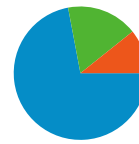

1 - 10 of 10

Pages on this site were viewed a total of 874 times

 874 Page Views

 674 Unique Views

 39.08% Bounce Rate

Top Content

Pages	Page Views	% Page Views
/index.html	229	26.20%
/gallery.html	91	10.41%
/calendar.html	80	9.15%
/squadron.html	74	8.47%
/downloads.html	55	6.29%

All traffic sources sent a total of 261 visits

-  17.24% Direct Traffic
-  10.73% Referring Sites
-  72.03% Search Engines

- Search Engines
188.00 (72.03%)
- Direct Traffic
45.00 (17.24%)
- Referring Sites
28.00 (10.73%)