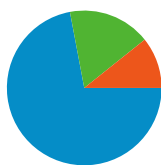

- **Search Engines**
  188.00 (72.03%)
- **Direct Traffic**
  45.00 (17.24%)
- **Referring Sites**
  28.00 (10.73%)

Content Overview

Pages	Page Views	% Page Views
/index.html	229	26.20%
/gallery.html	91	10.41%
/calendar.html	80	9.15%
/squadron.html	74	8.47%
/downloads.html	55	6.29%