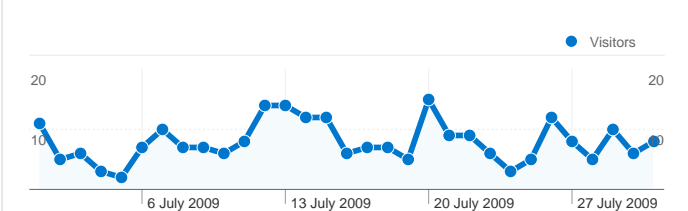

Site Usage

261 Visits

39.08% Bounce Rate

874 Page Views

00:02:09 Avg. Time on Site

3.35 Pages/Visit

65.13% % New Visits

Visitors Overview

206 people visited this site

261 Visits

206 Absolute Unique Visitors

874 Page Views

3.35 Average Page Views

00:02:09 Time on Site

39.08% Bounce Rate

65.13% New Visits

All traffic sources sent a total of 261 visits

-  17.24% Direct Traffic
-  10.73% Referring Sites
-  72.03% Search Engines

- Search Engines
188.00 (72.03%)
- Direct Traffic
45.00 (17.24%)
- Referring Sites
28.00 (10.73%)