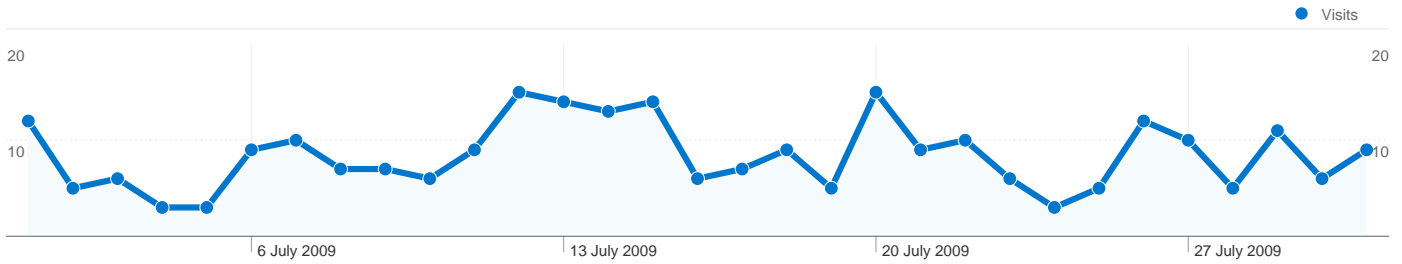

206 people visited this site

261 Visits

206 Absolute Unique Visitors

874 Page Views

3.35 Average Page Views

00:02:09 Time on Site

39.08% Bounce Rate

65.13% New Visits

261 visits came from 10 countries/territories

Site Usage

Visits	Pages/Visit	Avg. Time on Site	% New Visits	Bounce Rate	
261 % of Site Total: 100.00%	3.35 Site Avg: 3.35 (0.00%)	00:02:09 Site Avg: 00:02:09 (0.00%)	65.13% Site Avg: 65.13% (0.00%)	39.08% Site Avg: 39.08% (0.00%)	
Country/Territory	Visits	Pages/Visit	Avg. Time on Site	% New Visits	Bounce Rate
United Kingdom	247	3.45	00:02:15	63.56%	37.25%
France	3	1.33	00:00:36	100.00%	66.67%
Ireland	2	1.00	00:00:00	100.00%	100.00%
United States	2	1.50	00:00:03	50.00%	50.00%
Germany	2	1.00	00:00:00	100.00%	100.00%
Switzerland	1	5.00	00:03:25	100.00%	0.00%
Czech Republic	1	1.00	00:00:00	100.00%	100.00%
Romania	1	1.00	00:00:00	100.00%	100.00%
Portugal	1	1.00	00:00:00	100.00%	100.00%
Finland	1	2.00	00:00:00	100.00%	0.00%

1 - 10 of 10

Pages on this site were viewed a total of 874 times

 874 Page Views

 674 Unique Views

 39.08% Bounce Rate

Top Content

Pages	Page Views	% Page Views
/index.html	229	26.20%
/gallery.html	91	10.41%
/calendar.html	80	9.15%
/squadron.html	74	8.47%
/downloads.html	55	6.29%