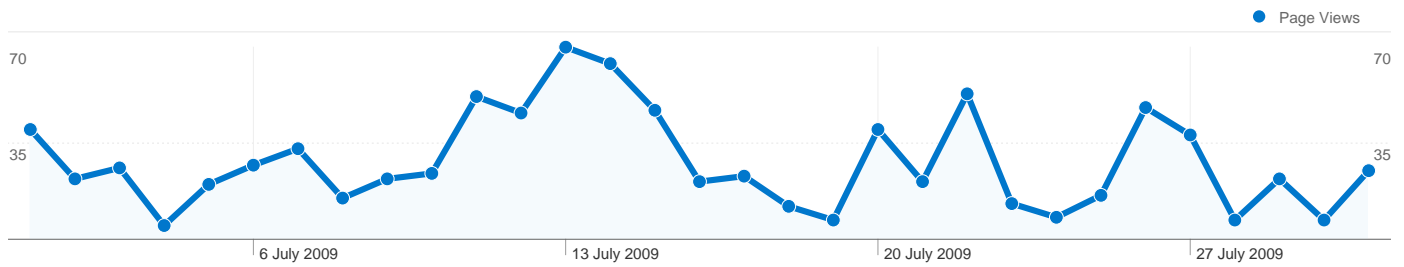

Pages on this site were viewed a total of 874 times

874 Page Views

674 Unique Views

39.08% Bounce Rate

Top Content

Pages	Page Views	% Page Views
/index.html	229	26.20%
/gallery.html	91	10.41%
/calendar.html	80	9.15%
/squadron.html	74	8.47%
/downloads.html	55	6.29%