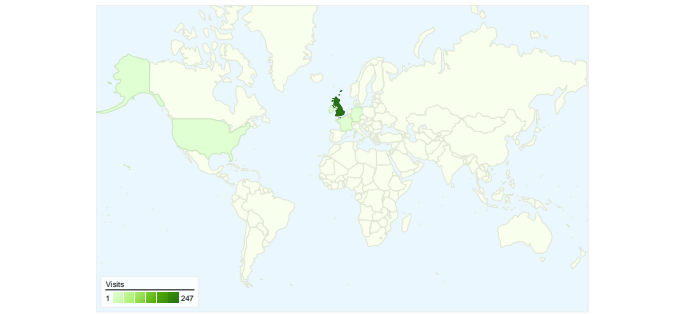

Site Usage

261 Visits

39.08% Bounce Rate

874 Page Views

00:02:09 Avg. Time on Site

3.35 Pages/Visit

65.13% % New Visits

Visitors Overview

Visitors
206

Map Overlay world

Traffic Sources Overview

- **Search Engines**
188.00 (72.03%)
- **Direct Traffic**
45.00 (17.24%)
- **Referring Sites**
28.00 (10.73%)

Content Overview

Pages	Page Views	% Page Views
/index.html	229	26.20%
/gallery.html	91	10.41%
/calendar.html	80	9.15%
/squadron.html	74	8.47%
/downloads.html	55	6.29%

206 people visited this site

261 Visits

206 Absolute Unique Visitors

874 Page Views

3.35 Average Page Views

00:02:09 Time on Site

39.08% Bounce Rate

65.13% New Visits

All traffic sources sent a total of 261 visits

-  17.24% Direct Traffic
-  10.73% Referring Sites
-  72.03% Search Engines

- Search Engines
188.00 (72.03%)
- Direct Traffic
45.00 (17.24%)
- Referring Sites
28.00 (10.73%)