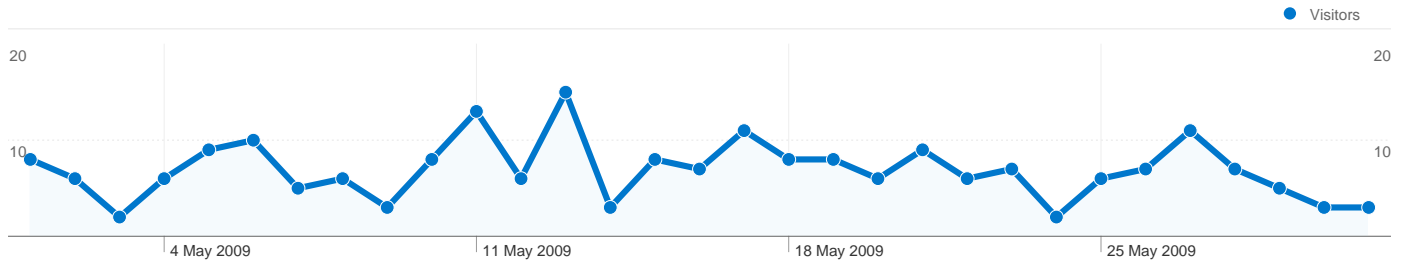

Site Usage

227 Visits **36.56% Bounce Rate**

737 Page Views **00:01:57 Avg. Time on Site**

3.25 Pages/Visit **65.64% % New Visits**

Visitors Overview

Map Overlay world

Traffic Sources Overview

Content Overview

Pages	Page Views	% Page Views
/index.html	196	26.59%
/gallery.html	89	12.08%
/calendar.html	68	9.23%
/squadron.html	48	6.51%
/downloads.html	42	5.70%

176 people visited this site

227 Visits

176 Absolute Unique Visitors

227 visits came from 11 countries/territories

Site Usage

Visits	Pages/Visit	Avg. Time on Site	% New Visits	Bounce Rate	
227 % of Site Total: 100.00%	3.25 Site Avg: 3.25 (0.00%)	00:01:57 Site Avg: 00:01:57 (0.00%)	66.08% Site Avg: 65.64% (0.67%)	36.56% Site Avg: 36.56% (0.00%)	
Country/Territory	Visits	Pages/Visit	Avg. Time on Site	% New Visits	Bounce Rate
United Kingdom	206	3.38	00:02:00	63.11%	33.98%
United States	4	2.50	00:04:06	100.00%	50.00%
Norway	3	2.33	00:00:35	100.00%	33.33%
France	3	1.00	00:00:00	100.00%	100.00%
Ireland	3	1.00	00:00:00	100.00%	100.00%
Spain	2	5.00	00:02:19	50.00%	0.00%
Canada	2	1.50	00:02:38	100.00%	50.00%
India	1	1.00	00:00:00	100.00%	100.00%
Hong Kong	1	1.00	00:00:00	100.00%	100.00%
Brazil	1	2.00	00:00:09	100.00%	0.00%

All traffic sources sent a total of 227 visits

 7.49% Direct Traffic

 14.54% Referring Sites

 77.97% Search Engines

■ Search Engines
177.00 (77.97%)

■ Referring Sites
33.00 (14.54%)

■ Direct Traffic
17.00 (7.49%)