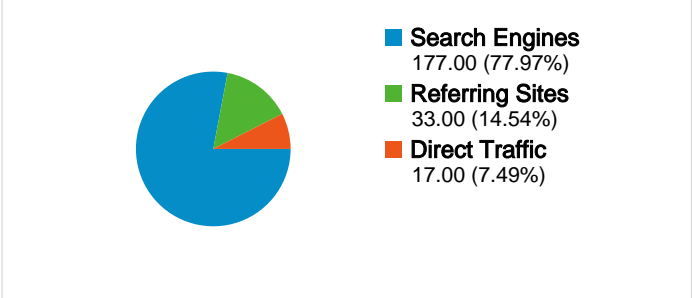

Site Usage

227 Visits **36.56% Bounce Rate**

737 Page Views **00:01:57 Avg. Time on Site**

3.25 Pages/Visit **65.64% % New Visits**

Visitors Overview

Map Overlay world

Traffic Sources Overview

Content Overview

227 visits came from 11 countries/territories

Site Usage

Visits	Pages/Visit	Avg. Time on Site	% New Visits	Bounce Rate	
227 % of Site Total: 100.00%	3.25 Site Avg: 3.25 (0.00%)	00:01:57 Site Avg: 00:01:57 (0.00%)	66.08% Site Avg: 65.64% (0.67%)	36.56% Site Avg: 36.56% (0.00%)	
Country/Territory	Visits	Pages/Visit	Avg. Time on Site	% New Visits	Bounce Rate
United Kingdom	206	3.38	00:02:00	63.11%	33.98%
United States	4	2.50	00:04:06	100.00%	50.00%
Norway	3	2.33	00:00:35	100.00%	33.33%
France	3	1.00	00:00:00	100.00%	100.00%
Ireland	3	1.00	00:00:00	100.00%	100.00%
Spain	2	5.00	00:02:19	50.00%	0.00%
Canada	2	1.50	00:02:38	100.00%	50.00%
India	1	1.00	00:00:00	100.00%	100.00%
Hong Kong	1	1.00	00:00:00	100.00%	100.00%
Brazil	1	2.00	00:00:09	100.00%	0.00%

All traffic sources sent a total of 227 visits

 7.49% Direct Traffic

 14.54% Referring Sites

 77.97% Search Engines

■ Search Engines
177.00 (77.97%)

■ Referring Sites
33.00 (14.54%)

■ Direct Traffic
17.00 (7.49%)

Top Traffic Sources

Sources	Visits	% visits	Keywords	Visits	% visits
google (organic)	154	67.84%	2308	29	16.38%
(direct) ((none))	17	7.49%	2308atc	11	6.21%
yahoo (organic)	12	5.29%	atc classification exams wiki	7	3.95%
btinternet.com (referral)	5	2.20%	cwmbran air cadets	7	3.95%
1004atc.easysearch.org.uk	4	1.76%	2308 atc	6	3.39%