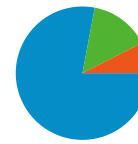

227 visits came from 11 countries/territories

Site Usage

Visits	Pages/Visit	Avg. Time on Site	% New Visits	Bounce Rate	
227 % of Site Total: 100.00%	3.25 Site Avg: 3.25 (0.00%)	00:01:57 Site Avg: 00:01:57 (0.00%)	66.08% Site Avg: 65.64% (0.67%)	36.56% Site Avg: 36.56% (0.00%)	
Country/Territory	Visits	Pages/Visit	Avg. Time on Site	% New Visits	Bounce Rate
United Kingdom	206	3.38	00:02:00	63.11%	33.98%
United States	4	2.50	00:04:06	100.00%	50.00%
Norway	3	2.33	00:00:35	100.00%	33.33%
France	3	1.00	00:00:00	100.00%	100.00%
Ireland	3	1.00	00:00:00	100.00%	100.00%
Spain	2	5.00	00:02:19	50.00%	0.00%
Canada	2	1.50	00:02:38	100.00%	50.00%
India	1	1.00	00:00:00	100.00%	100.00%
Hong Kong	1	1.00	00:00:00	100.00%	100.00%
Brazil	1	2.00	00:00:09	100.00%	0.00%

1 - 10 of 11

Pages on this site were viewed a total of 737 times

 **737** Page Views

 **571** Unique Views

 **36.56%** Bounce Rate

Top Content

Pages	Page Views	% Page Views
/index.html	196	26.59%
/gallery.html	89	12.08%
/calendar.html	68	9.23%
/squadron.html	48	6.51%
/downloads.html	42	5.70%

All traffic sources sent a total of 227 visits

 7.49% Direct Traffic

 14.54% Referring Sites

 77.97% Search Engines

■ Search Engines
177.00 (77.97%)

■ Referring Sites
33.00 (14.54%)

■ Direct Traffic
17.00 (7.49%)