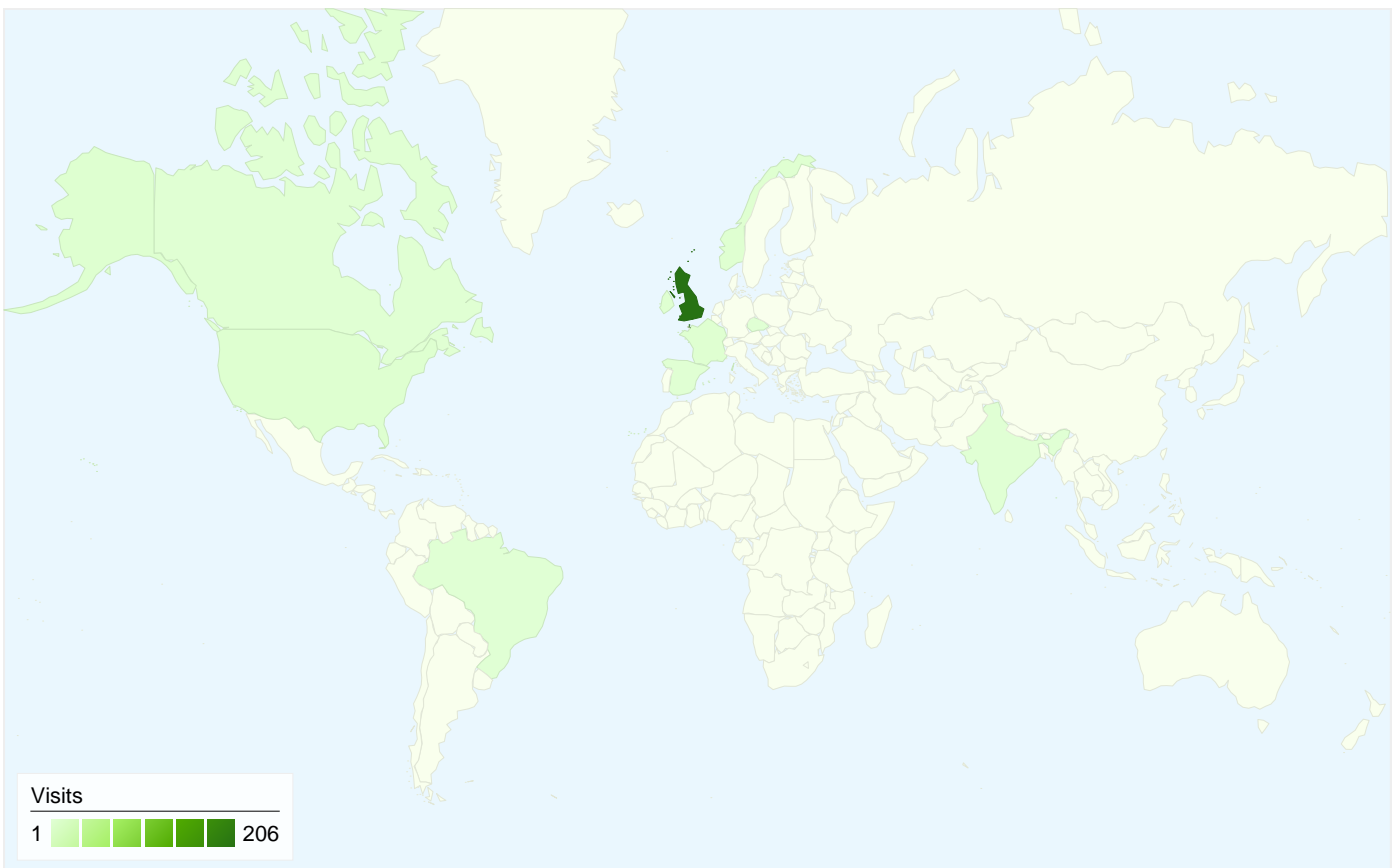

Site Usage

227 Visits **36.56% Bounce Rate**

737 Page Views **00:01:57 Avg. Time on Site**

3.25 Pages/Visit **65.64% % New Visits**

Visitors Overview

Map Overlay world

Traffic Sources Overview

Content Overview

227 visits came from 11 countries/territories

Site Usage

Visits	Pages/Visit	Avg. Time on Site	% New Visits	Bounce Rate	
227 % of Site Total: 100.00%	3.25 Site Avg: 3.25 (0.00%)	00:01:57 Site Avg: 00:01:57 (0.00%)	66.08% Site Avg: 65.64% (0.67%)	36.56% Site Avg: 36.56% (0.00%)	
Country/Territory	Visits	Pages/Visit	Avg. Time on Site	% New Visits	Bounce Rate
United Kingdom	206	3.38	00:02:00	63.11%	33.98%
United States	4	2.50	00:04:06	100.00%	50.00%
Norway	3	2.33	00:00:35	100.00%	33.33%
France	3	1.00	00:00:00	100.00%	100.00%
Ireland	3	1.00	00:00:00	100.00%	100.00%
Spain	2	5.00	00:02:19	50.00%	0.00%
Canada	2	1.50	00:02:38	100.00%	50.00%
India	1	1.00	00:00:00	100.00%	100.00%
Hong Kong	1	1.00	00:00:00	100.00%	100.00%
Brazil	1	2.00	00:00:09	100.00%	0.00%

All traffic sources sent a total of 227 visits

 7.49% Direct Traffic

 14.54% Referring Sites

 77.97% Search Engines

■ Search Engines
177.00 (77.97%)

■ Referring Sites
33.00 (14.54%)

■ Direct Traffic
17.00 (7.49%)