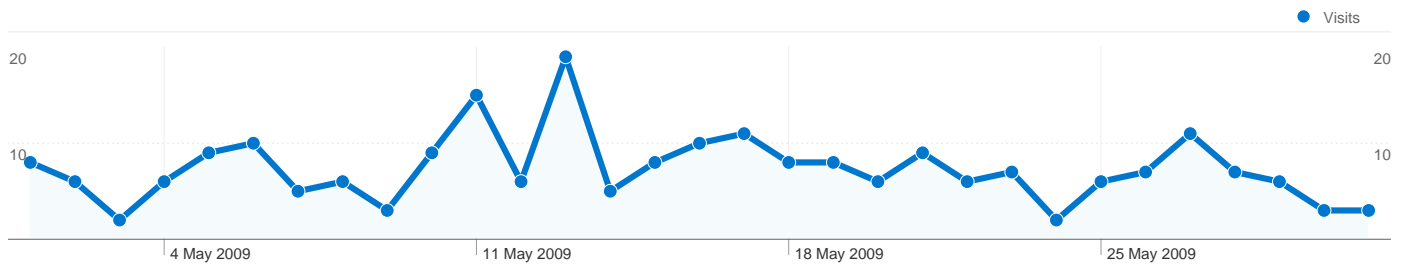

227 visits came from 11 countries/territories

Site Usage

Visits	Pages/Visit	Avg. Time on Site	% New Visits	Bounce Rate	
227 % of Site Total: 100.00%	3.25 Site Avg: 3.25 (0.00%)	00:01:57 Site Avg: 00:01:57 (0.00%)	66.08% Site Avg: 65.64% (0.67%)	36.56% Site Avg: 36.56% (0.00%)	
Country/Territory	Visits	Pages/Visit	Avg. Time on Site	% New Visits	Bounce Rate
United Kingdom	206	3.38	00:02:00	63.11%	33.98%
United States	4	2.50	00:04:06	100.00%	50.00%
Norway	3	2.33	00:00:35	100.00%	33.33%
France	3	1.00	00:00:00	100.00%	100.00%
Ireland	3	1.00	00:00:00	100.00%	100.00%
Spain	2	5.00	00:02:19	50.00%	0.00%
Canada	2	1.50	00:02:38	100.00%	50.00%
India	1	1.00	00:00:00	100.00%	100.00%
Hong Kong	1	1.00	00:00:00	100.00%	100.00%
Brazil	1	2.00	00:00:09	100.00%	0.00%

1 - 10 of 11

Pages on this site were viewed a total of 737 times

 **737** Page Views

 **571** Unique Views

 **36.56%** Bounce Rate

Top Content

Pages	Page Views	% Page Views
/index.html	196	26.59%
/gallery.html	89	12.08%
/calendar.html	68	9.23%
/squadron.html	48	6.51%
/downloads.html	42	5.70%