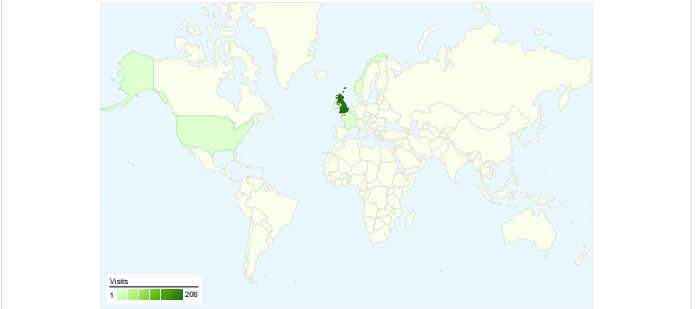

Site Usage

227 Visits **36.56% Bounce Rate**

737 Page Views **00:01:57 Avg. Time on Site**

3.25 Pages/Visit **65.64% % New Visits**

Visitors Overview

Map Overlay world

Traffic Sources Overview

Content Overview

Pages	Page Views	% Page Views
/index.html	196	26.59%
/gallery.html	89	12.08%
/calendar.html	68	9.23%
/squadron.html	48	6.51%
/downloads.html	42	5.70%

176 people visited this site

227 Visits

176 Absolute Unique Visitors

227 visits came from 11 countries/territories

Site Usage

Visits	Pages/Visit	Avg. Time on Site	% New Visits	Bounce Rate	
227 % of Site Total: 100.00%	3.25 Site Avg: 3.25 (0.00%)	00:01:57 Site Avg: 00:01:57 (0.00%)	66.08% Site Avg: 65.64% (0.67%)	36.56% Site Avg: 36.56% (0.00%)	
Country/Territory	Visits	Pages/Visit	Avg. Time on Site	% New Visits	Bounce Rate
United Kingdom	206	3.38	00:02:00	63.11%	33.98%
United States	4	2.50	00:04:06	100.00%	50.00%
Norway	3	2.33	00:00:35	100.00%	33.33%
France	3	1.00	00:00:00	100.00%	100.00%
Ireland	3	1.00	00:00:00	100.00%	100.00%
Spain	2	5.00	00:02:19	50.00%	0.00%
Canada	2	1.50	00:02:38	100.00%	50.00%
India	1	1.00	00:00:00	100.00%	100.00%
Hong Kong	1	1.00	00:00:00	100.00%	100.00%
Brazil	1	2.00	00:00:09	100.00%	0.00%

All traffic sources sent a total of 227 visits

 7.49% Direct Traffic

 14.54% Referring Sites

 77.97% Search Engines

■ Search Engines
177.00 (77.97%)

■ Referring Sites
33.00 (14.54%)

■ Direct Traffic
17.00 (7.49%)