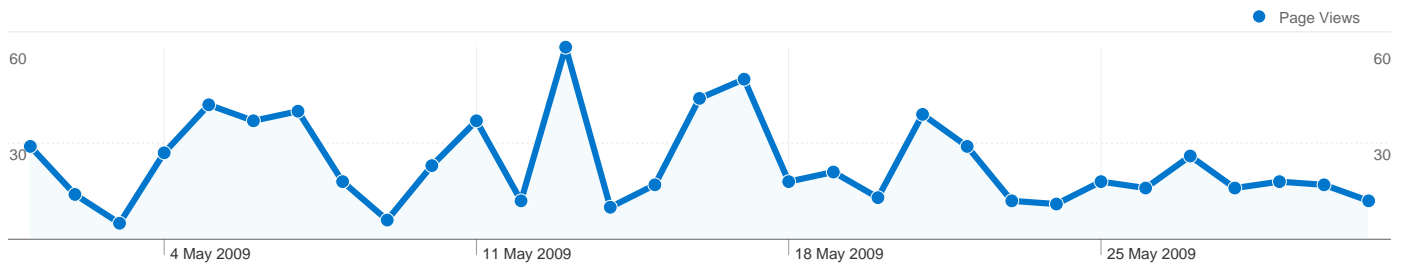

Pages on this site were viewed a total of 737 times

737 Page Views

571 Unique Views

36.56% Bounce Rate

Top Content

Pages	Page Views	% Page Views
/index.html	196	26.59%
/gallery.html	89	12.08%
/calendar.html	68	9.23%
/squadron.html	48	6.51%
/downloads.html	42	5.70%