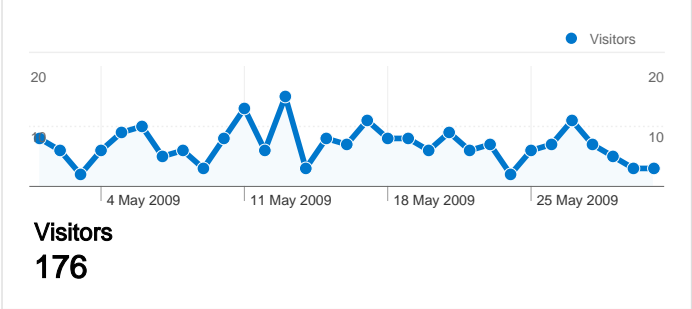

Site Usage

227 Visits **36.56% Bounce Rate**

737 Page Views **00:01:57 Avg. Time on Site**

3.25 Pages/Visit **65.64% % New Visits**

Visitors Overview

Map Overlay world

Traffic Sources Overview

Content Overview

227 visits came from 11 countries/territories

Site Usage

Visits	Pages/Visit	Avg. Time on Site	% New Visits	Bounce Rate	
227 % of Site Total: 100.00%	3.25 Site Avg: 3.25 (0.00%)	00:01:57 Site Avg: 00:01:57 (0.00%)	66.08% Site Avg: 65.64% (0.67%)	36.56% Site Avg: 36.56% (0.00%)	
Country/Territory	Visits	Pages/Visit	Avg. Time on Site	% New Visits	Bounce Rate
United Kingdom	206	3.38	00:02:00	63.11%	33.98%
United States	4	2.50	00:04:06	100.00%	50.00%
Norway	3	2.33	00:00:35	100.00%	33.33%
France	3	1.00	00:00:00	100.00%	100.00%
Ireland	3	1.00	00:00:00	100.00%	100.00%
Spain	2	5.00	00:02:19	50.00%	0.00%
Canada	2	1.50	00:02:38	100.00%	50.00%
India	1	1.00	00:00:00	100.00%	100.00%
Hong Kong	1	1.00	00:00:00	100.00%	100.00%
Brazil	1	2.00	00:00:09	100.00%	0.00%

All traffic sources sent a total of 227 visits

 7.49% Direct Traffic

 14.54% Referring Sites

 77.97% Search Engines

■ Search Engines
177.00 (77.97%)

■ Referring Sites
33.00 (14.54%)

■ Direct Traffic
17.00 (7.49%)

Top Traffic Sources

Sources	Visits	% visits	Keywords	Visits	% visits
google (organic)	154	67.84%	2308	29	16.38%
(direct) ((none))	17	7.49%	2308atc	11	6.21%
yahoo (organic)	12	5.29%	atc classification exams wiki	7	3.95%
btinternet.com (referral)	5	2.20%	cwmbran air cadets	7	3.95%
1004atc.easysearch.org.uk	4	1.76%	2308 atc	6	3.39%