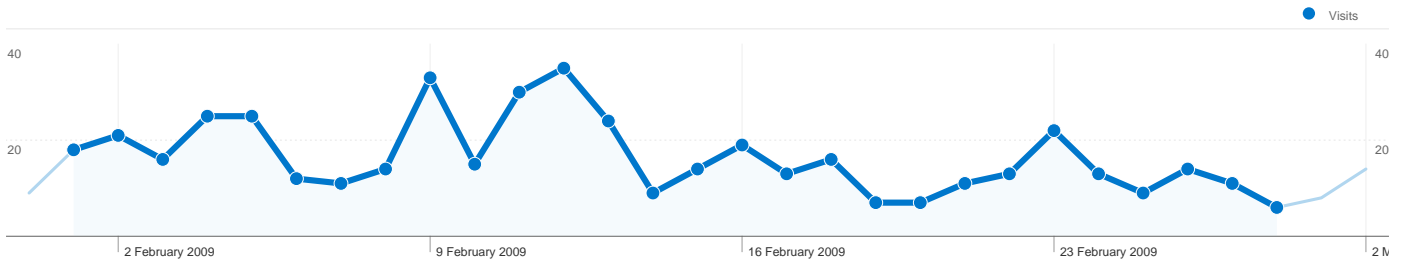

Site Usage

463 Visits

35.21% Bounce Rate

1,817 Page Views

00:02:33 Avg. Time on Site

3.92 Pages/Visit

64.58% % New Visits

Visitors Overview

332 people visited this site

463 Visits

332 Absolute Unique Visitors

1,817 Page Views

3.92 Average Page Views

00:02:33 Time on Site

35.21% Bounce Rate

64.58% New Visits

463 visits came from 11 countries/territories

Site Usage

Visits	Pages/Visit	Avg. Time on Site	% New Visits	Bounce Rate	
463 % of Site Total: 100.00%	3.92 Site Avg: 3.92 (0.00%)	00:02:33 Site Avg: 00:02:33 (0.00%)	64.79% Site Avg: 64.58% (0.33%)	35.21% Site Avg: 35.21% (0.00%)	
Country/Territory	Visits	Pages/Visit	Avg. Time on Site	% New Visits	Bounce Rate
United Kingdom	446	3.96	00:02:38	64.13%	33.63%
Spain	3	5.67	00:01:29	0.00%	33.33%
United States	3	1.00	00:00:00	100.00%	100.00%
Australia	2	9.50	00:03:51	100.00%	50.00%
Canada	2	1.00	00:00:00	100.00%	100.00%
France	2	1.00	00:00:00	100.00%	100.00%
Ukraine	1	1.00	00:00:00	100.00%	100.00%
Russia	1	1.00	00:00:00	100.00%	100.00%
Netherlands	1	1.00	00:00:00	100.00%	100.00%
Italy	1	1.00	00:00:00	100.00%	100.00%

1 - 10 of 11

Pages on this site were viewed a total of 1,817 times

 1,817 Page Views

 1,278 Unique Views

 35.21% Bounce Rate

Top Content

Pages	Page Views	% Page Views
/index.html	559	30.76%
/calendar.html	174	9.58%
/gallery.html	150	8.26%
/squadron.html	134	7.37%
/downloads.html	124	6.82%