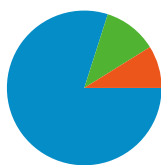

- **Search Engines**
  370.00 (79.91%)
- **Referring Sites**
  52.00 (11.23%)
- **Direct Traffic**
  41.00 (8.86%)

Content Overview

Pages	Page Views	% Page Views
/index.html	559	30.76%
/calendar.html	174	9.58%
/gallery.html	150	8.26%
/squadron.html	134	7.37%
/downloads.html	124	6.82%