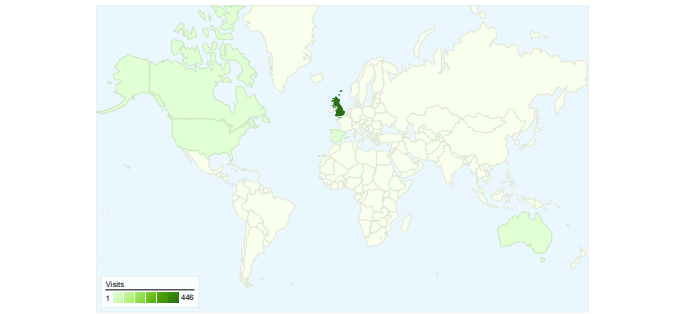

Site Usage

463 Visits

35.21% Bounce Rate

1,817 Page Views

00:02:33 Avg. Time on Site

3.92 Pages/Visit

64.58% % New Visits

Visitors Overview

Visitors
332

Map Overlay world

Traffic Sources Overview

- **Search Engines**
370.00 (79.91%)
- **Referring Sites**
52.00 (11.23%)
- **Direct Traffic**
41.00 (8.86%)

Content Overview

Pages	Page Views	% Page Views
/index.html	559	30.76%
/calendar.html	174	9.58%
/gallery.html	150	8.26%
/squadron.html	134	7.37%
/downloads.html	124	6.82%

463 visits came from 11 countries/territories

Site Usage

Visits	Pages/Visit	Avg. Time on Site	% New Visits	Bounce Rate	
463 % of Site Total: 100.00%	3.92 Site Avg: 3.92 (0.00%)	00:02:33 Site Avg: 00:02:33 (0.00%)	64.79% Site Avg: 64.58% (0.33%)	35.21% Site Avg: 35.21% (0.00%)	
Country/Territory	Visits	Pages/Visit	Avg. Time on Site	% New Visits	Bounce Rate
United Kingdom	446	3.96	00:02:38	64.13%	33.63%
Spain	3	5.67	00:01:29	0.00%	33.33%
United States	3	1.00	00:00:00	100.00%	100.00%
Australia	2	9.50	00:03:51	100.00%	50.00%
Canada	2	1.00	00:00:00	100.00%	100.00%
France	2	1.00	00:00:00	100.00%	100.00%
Ukraine	1	1.00	00:00:00	100.00%	100.00%
Russia	1	1.00	00:00:00	100.00%	100.00%
Netherlands	1	1.00	00:00:00	100.00%	100.00%
Italy	1	1.00	00:00:00	100.00%	100.00%

All traffic sources sent a total of 463 visits

-  **8.86%** Direct Traffic
-  **11.23%** Referring Sites
-  **79.91%** Search Engines

- **Search Engines**
370.00 (79.91%)
- **Referring Sites**
52.00 (11.23%)
- **Direct Traffic**
41.00 (8.86%)