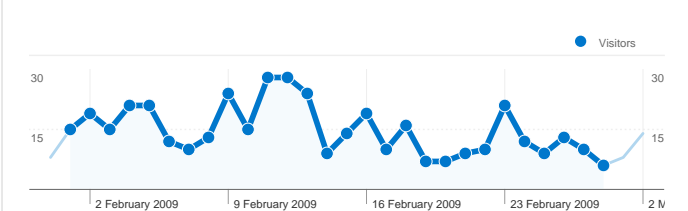

Site Usage

463 Visits

35.21% Bounce Rate

1,817 Page Views

00:02:33 Avg. Time on Site

3.92 Pages/Visit

64.58% % New Visits

Visitors Overview

332 people visited this site

463 Visits

332 Absolute Unique Visitors

1,817 Page Views

3.92 Average Page Views

00:02:33 Time on Site

35.21% Bounce Rate

64.58% New Visits

463 visits came from 11 countries/territories

Site Usage

Visits	Pages/Visit	Avg. Time on Site	% New Visits	Bounce Rate	
463 % of Site Total: 100.00%	3.92 Site Avg: 3.92 (0.00%)	00:02:33 Site Avg: 00:02:33 (0.00%)	64.79% Site Avg: 64.58% (0.33%)	35.21% Site Avg: 35.21% (0.00%)	
Country/Territory	Visits	Pages/Visit	Avg. Time on Site	% New Visits	Bounce Rate
United Kingdom	446	3.96	00:02:38	64.13%	33.63%
Spain	3	5.67	00:01:29	0.00%	33.33%
United States	3	1.00	00:00:00	100.00%	100.00%
Australia	2	9.50	00:03:51	100.00%	50.00%
Canada	2	1.00	00:00:00	100.00%	100.00%
France	2	1.00	00:00:00	100.00%	100.00%
Ukraine	1	1.00	00:00:00	100.00%	100.00%
Russia	1	1.00	00:00:00	100.00%	100.00%
Netherlands	1	1.00	00:00:00	100.00%	100.00%
Italy	1	1.00	00:00:00	100.00%	100.00%

All traffic sources sent a total of 463 visits

-  **8.86%** Direct Traffic
-  **11.23%** Referring Sites
-  **79.91%** Search Engines

- **Search Engines**
370.00 (79.91%)
- **Referring Sites**
52.00 (11.23%)
- **Direct Traffic**
41.00 (8.86%)