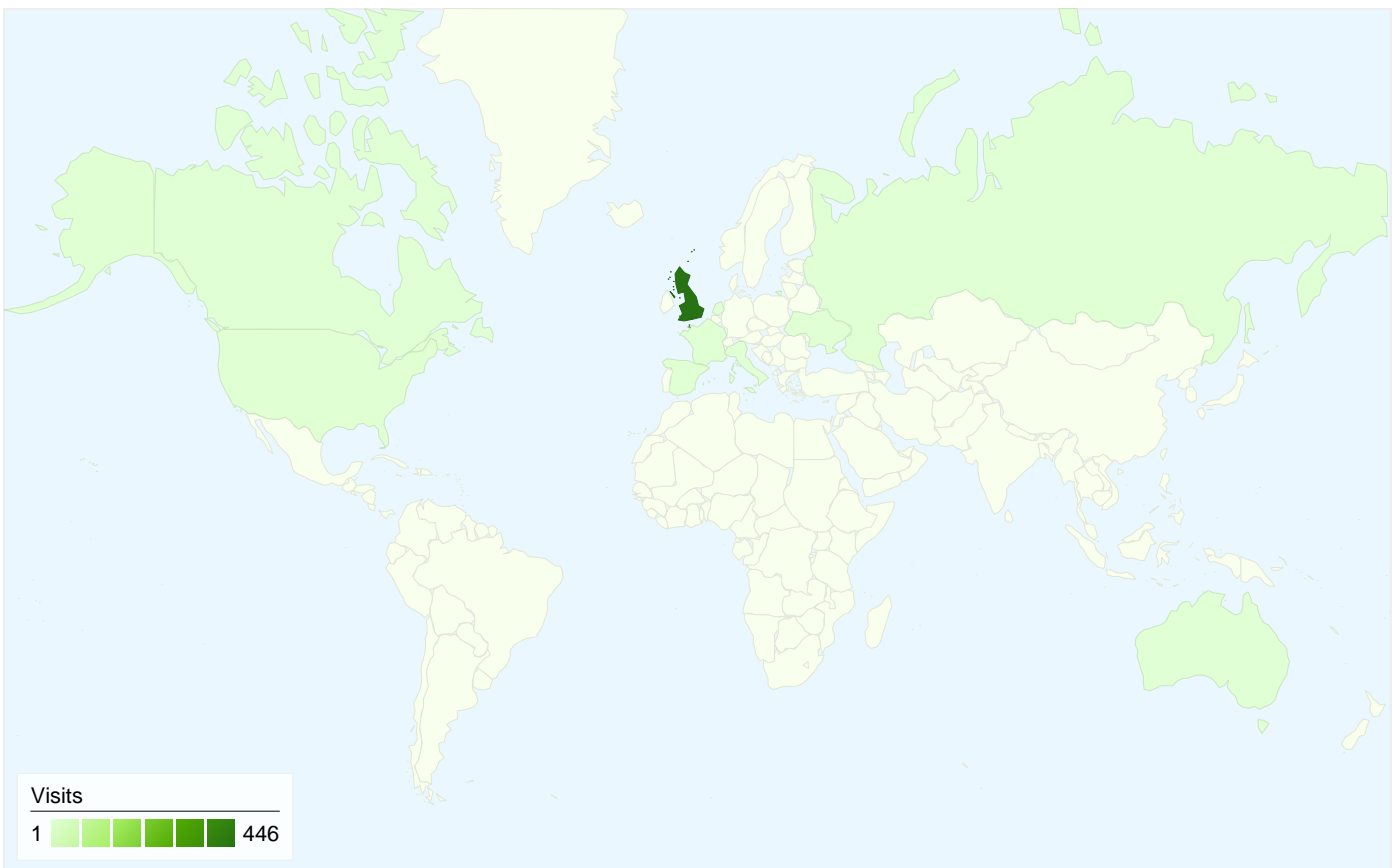

Visitors
332

Map Overlay world

Traffic Sources Overview

- **Search Engines**
370.00 (79.91%)
- **Referring Sites**
52.00 (11.23%)
- **Direct Traffic**
41.00 (8.86%)

Content Overview

Pages	Page Views	% Page Views
/index.html	559	30.76%
/calendar.html	174	9.58%
/gallery.html	150	8.26%
/squadron.html	134	7.37%
/downloads.html	124	6.82%

332 people visited this site

463 Visits

332 Absolute Unique Visitors

1,817 Page Views

3.92 Average Page Views

00:02:33 Time on Site

35.21% Bounce Rate

64.58% New Visits

463 visits came from 11 countries/territories

Site Usage

Visits	Pages/Visit	Avg. Time on Site	% New Visits	Bounce Rate	
463 % of Site Total: 100.00%	3.92 Site Avg: 3.92 (0.00%)	00:02:33 Site Avg: 00:02:33 (0.00%)	64.79% Site Avg: 64.58% (0.33%)	35.21% Site Avg: 35.21% (0.00%)	
Country/Territory	Visits	Pages/Visit	Avg. Time on Site	% New Visits	Bounce Rate
United Kingdom	446	3.96	00:02:38	64.13%	33.63%
Spain	3	5.67	00:01:29	0.00%	33.33%
United States	3	1.00	00:00:00	100.00%	100.00%
Australia	2	9.50	00:03:51	100.00%	50.00%
Canada	2	1.00	00:00:00	100.00%	100.00%
France	2	1.00	00:00:00	100.00%	100.00%
Ukraine	1	1.00	00:00:00	100.00%	100.00%
Russia	1	1.00	00:00:00	100.00%	100.00%
Netherlands	1	1.00	00:00:00	100.00%	100.00%
Italy	1	1.00	00:00:00	100.00%	100.00%

All traffic sources sent a total of 463 visits

-  **8.86%** Direct Traffic
-  **11.23%** Referring Sites
-  **79.91%** Search Engines

- **Search Engines**
370.00 (79.91%)
- **Referring Sites**
52.00 (11.23%)
- **Direct Traffic**
41.00 (8.86%)