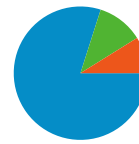

463 visits came from 11 countries/territories

Site Usage

Visits	Pages/Visit	Avg. Time on Site	% New Visits	Bounce Rate	
463 % of Site Total: 100.00%	3.92 Site Avg: 3.92 (0.00%)	00:02:33 Site Avg: 00:02:33 (0.00%)	64.79% Site Avg: 64.58% (0.33%)	35.21% Site Avg: 35.21% (0.00%)	
Country/Territory	Visits	Pages/Visit	Avg. Time on Site	% New Visits	Bounce Rate
United Kingdom	446	3.96	00:02:38	64.13%	33.63%
Spain	3	5.67	00:01:29	0.00%	33.33%
United States	3	1.00	00:00:00	100.00%	100.00%
Australia	2	9.50	00:03:51	100.00%	50.00%
Canada	2	1.00	00:00:00	100.00%	100.00%
France	2	1.00	00:00:00	100.00%	100.00%
Ukraine	1	1.00	00:00:00	100.00%	100.00%
Russia	1	1.00	00:00:00	100.00%	100.00%
Netherlands	1	1.00	00:00:00	100.00%	100.00%
Italy	1	1.00	00:00:00	100.00%	100.00%

1 - 10 of 11

Pages on this site were viewed a total of 1,817 times

 1,817 Page Views

 1,278 Unique Views

 35.21% Bounce Rate

Top Content

Pages	Page Views	% Page Views
/index.html	559	30.76%
/calendar.html	174	9.58%
/gallery.html	150	8.26%
/squadron.html	134	7.37%
/downloads.html	124	6.82%

All traffic sources sent a total of 463 visits

-  **8.86%** Direct Traffic
-  **11.23%** Referring Sites
-  **79.91%** Search Engines

- **Search Engines**
370.00 (79.91%)
- **Referring Sites**
52.00 (11.23%)
- **Direct Traffic**
41.00 (8.86%)