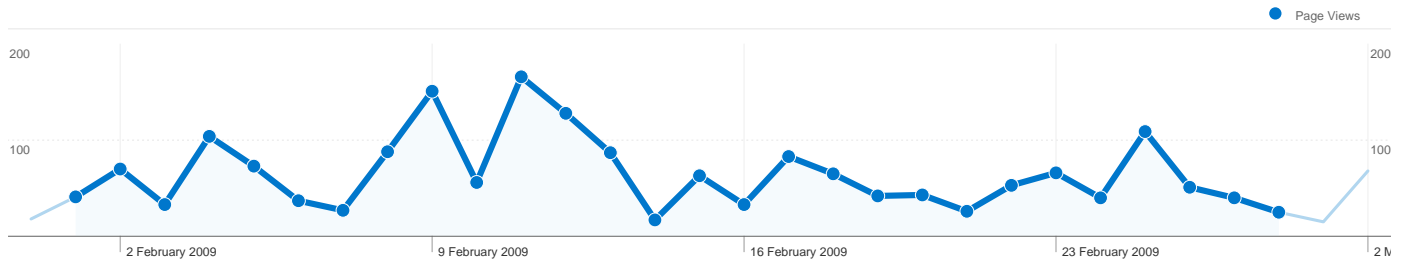

Pages on this site were viewed a total of 1,817 times

1,817 Page Views

1,278 Unique Views

35.21% Bounce Rate

Top Content

Pages	Page Views	% Page Views
/index.html	559	30.76%
/calendar.html	174	9.58%
/gallery.html	150	8.26%
/squadron.html	134	7.37%
/downloads.html	124	6.82%