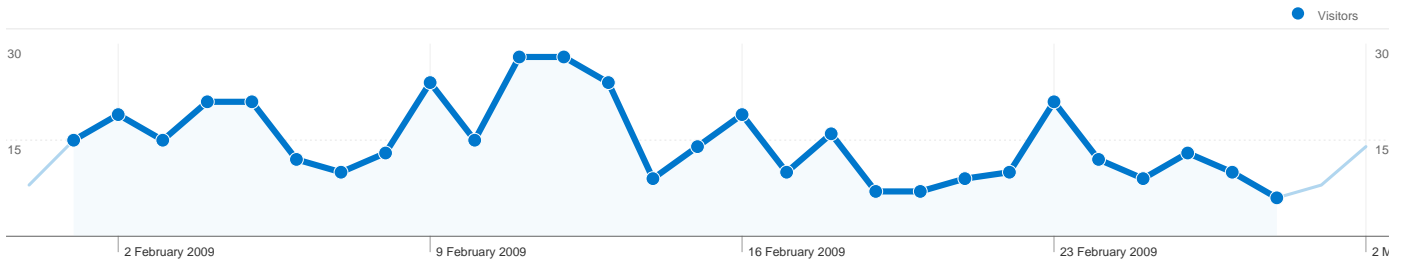

Site Usage

463 Visits

35.21% Bounce Rate

1,817 Page Views

00:02:33 Avg. Time on Site

3.92 Pages/Visit

64.58% % New Visits

Visitors Overview

332 people visited this site

463 Visits

332 Absolute Unique Visitors

1,817 Page Views

3.92 Average Page Views

00:02:33 Time on Site

35.21% Bounce Rate

64.58% New Visits

463 visits came from 11 countries/territories

Site Usage

Visits	Pages/Visit	Avg. Time on Site	% New Visits	Bounce Rate	
463 % of Site Total: 100.00%	3.92 Site Avg: 3.92 (0.00%)	00:02:33 Site Avg: 00:02:33 (0.00%)	64.79% Site Avg: 64.58% (0.33%)	35.21% Site Avg: 35.21% (0.00%)	
Country/Territory	Visits	Pages/Visit	Avg. Time on Site	% New Visits	Bounce Rate
United Kingdom	446	3.96	00:02:38	64.13%	33.63%
Spain	3	5.67	00:01:29	0.00%	33.33%
United States	3	1.00	00:00:00	100.00%	100.00%
Australia	2	9.50	00:03:51	100.00%	50.00%
Canada	2	1.00	00:00:00	100.00%	100.00%
France	2	1.00	00:00:00	100.00%	100.00%
Ukraine	1	1.00	00:00:00	100.00%	100.00%
Russia	1	1.00	00:00:00	100.00%	100.00%
Netherlands	1	1.00	00:00:00	100.00%	100.00%
Italy	1	1.00	00:00:00	100.00%	100.00%