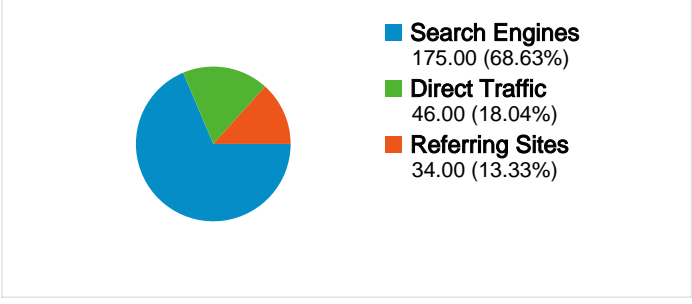

Traffic Sources Overview

Content Overview

Pages	Page Views	% Page Views
/index.html	280	26.49%
/calendar.html	104	9.84%
/gallery.html	104	9.84%
/squadron.html	90	8.51%
/news.html	62	5.87%