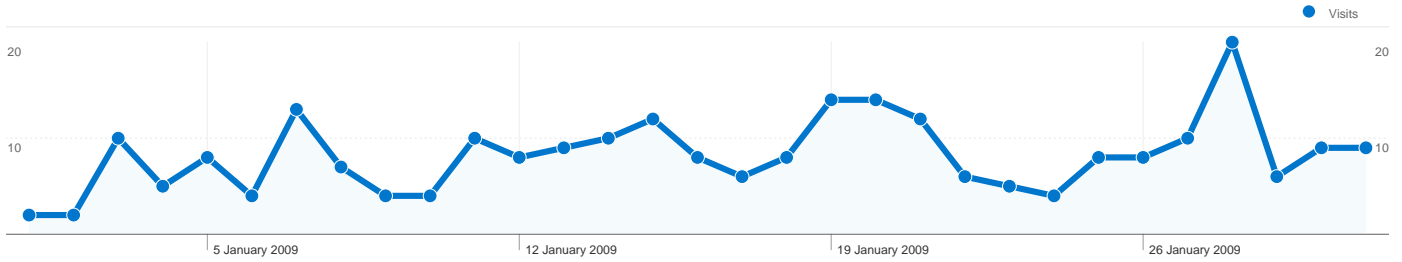

## 182 people visited this site

255 Visits

182 Absolute Unique Visitors

1,057 Page Views

4.15 Average Page Views

00:02:28 Time on Site

33.73% Bounce Rate

60.00% New Visits

### Site Usage

Visits	Pages/Visit	Avg. Time on Site	% New Visits	Bounce Rate	
<b>255</b> % of Site Total: 100.00%	<b>4.15</b> Site Avg: 4.15 (0.00%)	<b>00:02:28</b> Site Avg: 00:02:28 (0.00%)	<b>60.39%</b> Site Avg: 60.00% (0.65%)	<b>33.73%</b> Site Avg: 33.73% (0.00%)	
Country/Territory	Visits	Pages/Visit	Avg. Time on Site	% New Visits	Bounce Rate
United Kingdom	241	4.25	00:02:31	59.75%	30.71%
United States	7	1.00	00:00:00	85.71%	100.00%
Germany	3	5.67	00:01:10	33.33%	66.67%
Pakistan	1	1.00	00:00:00	100.00%	100.00%
Canada	1	1.00	00:00:00	100.00%	100.00%
Spain	1	6.00	00:19:48	0.00%	0.00%
India	1	1.00	00:00:00	100.00%	100.00%

1 - 7 of 7

Pages on this site were viewed a total of 1,057 times

 1,057 Page Views

 731 Unique Views

 33.73% Bounce Rate

## Top Content

Pages	Page Views	% Page Views
/index.html	280	26.49%
/calendar.html	104	9.84%
/gallery.html	104	9.84%
/squadron.html	90	8.51%
/news.html	62	5.87%