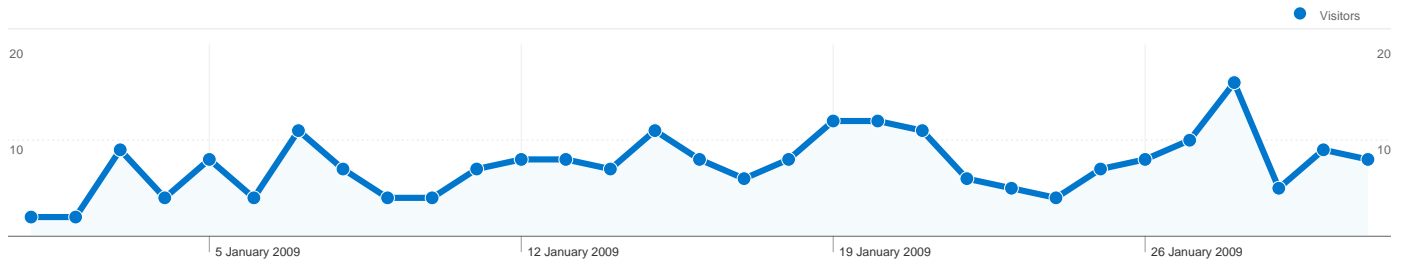

**Site Usage**

**255 Visits**

**33.73% Bounce Rate**

**1,057 Page Views**

**00:02:28 Avg. Time on Site**

**4.15 Pages/Visit**

**60.00% % New Visits**

**Visitors Overview**

## 182 people visited this site

255 Visits

182 Absolute Unique Visitors

1,057 Page Views

4.15 Average Page Views

00:02:28 Time on Site

33.73% Bounce Rate

60.00% New Visits

## All traffic sources sent a total of 255 visits

-  **18.04%** Direct Traffic
-  **13.33%** Referring Sites
-  **68.63%** Search Engines

- **Search Engines**  
175.00 (68.63%)
- **Direct Traffic**  
46.00 (18.04%)
- **Referring Sites**  
34.00 (13.33%)

## Top Traffic Sources

Sources	Visits	% visits
google (organic)	148	58.04%
(direct) ((none))	46	18.04%
yahoo (organic)	10	3.92%
weebly.com (referral)	9	3.53%
msn (organic)	5	1.96%

Keywords	Visits	% visits
2308	21	12.00%
2308atc	17	9.71%
2308 atc	10	5.71%
2308 cwmbran	9	5.14%
cwmbran air cadets	9	5.14%