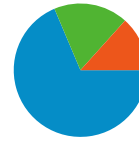

- **Search Engines**
  175.00 (68.63%)
- **Direct Traffic**
  46.00 (18.04%)
- **Referring Sites**
  34.00 (13.33%)

Top Traffic Sources

Sources	Visits	% visits
google (organic)	148	58.04%
(direct) ((none))	46	18.04%
yahoo (organic)	10	3.92%
weebly.com (referral)	9	3.53%
msn (organic)	5	1.96%

Keywords	Visits	% visits
2308	21	12.00%
2308atc	17	9.71%
2308 atc	10	5.71%
2308 cwmbran	9	5.14%
cwmbran air cadets	9	5.14%