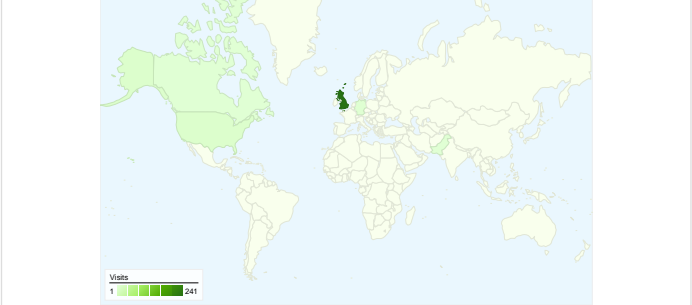

Map Overlay world