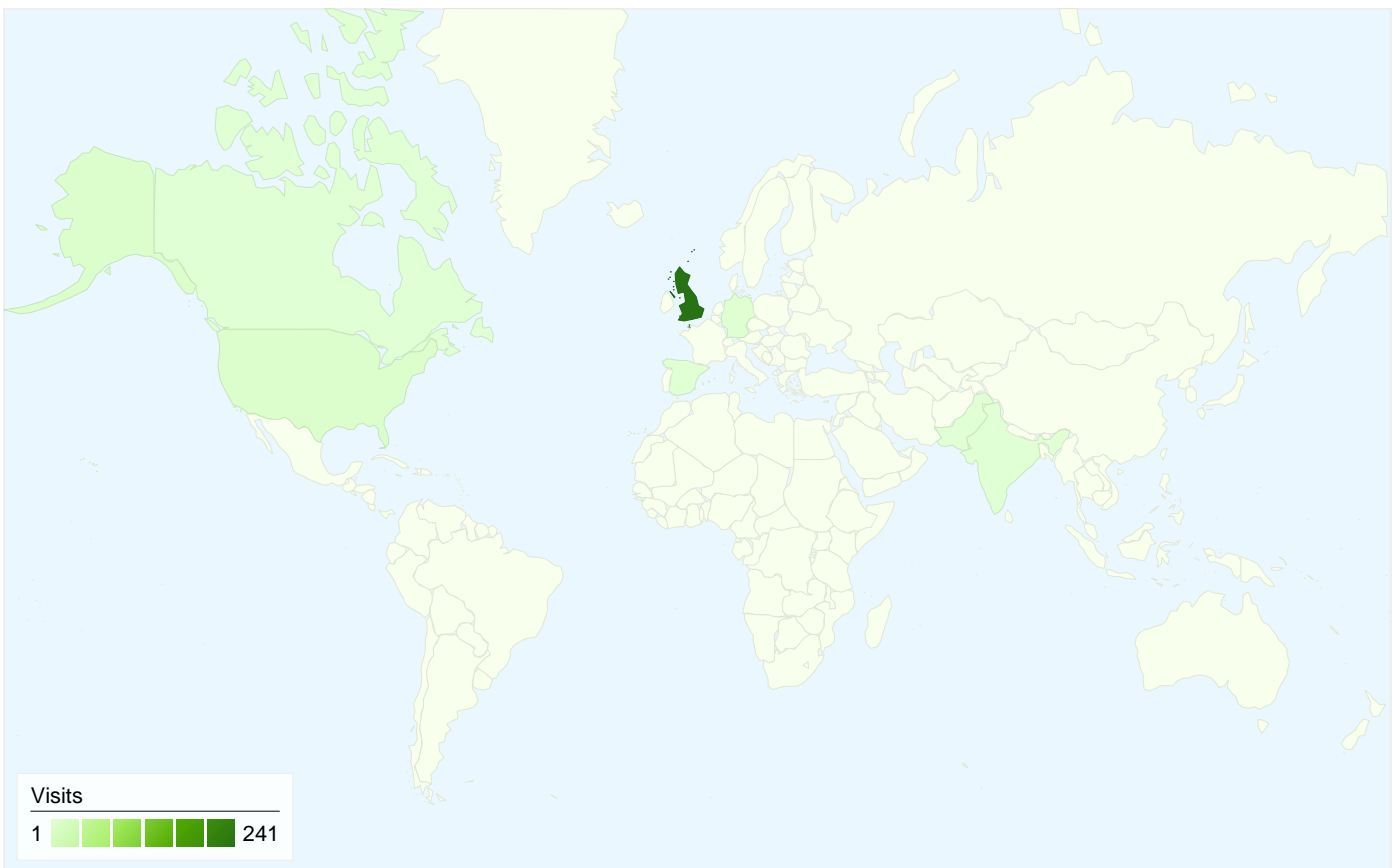

## 182 people visited this site

255 Visits

182 Absolute Unique Visitors

1,057 Page Views

4.15 Average Page Views

00:02:28 Time on Site

33.73% Bounce Rate

60.00% New Visits

## 255 visits came from 7 countries/territories

## All traffic sources sent a total of 255 visits

-  **18.04%** Direct Traffic
-  **13.33%** Referring Sites
-  **68.63%** Search Engines

- **Search Engines**  
175.00 (68.63%)
- **Direct Traffic**  
46.00 (18.04%)
- **Referring Sites**  
34.00 (13.33%)