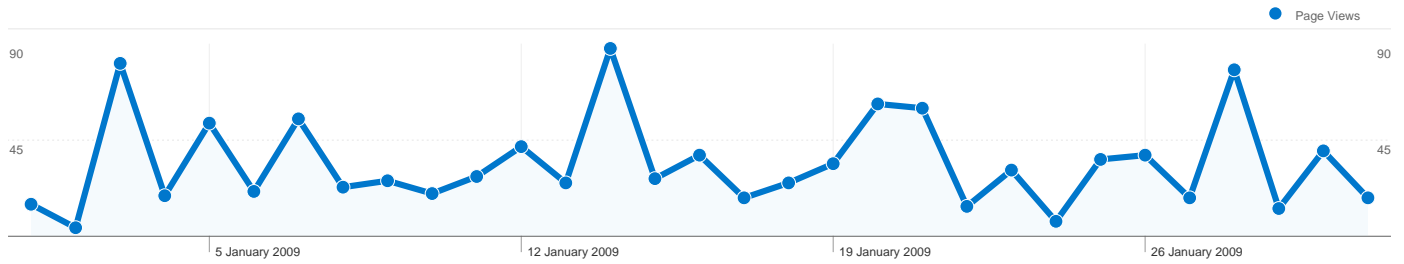

**Site Usage**

**255 Visits**

**33.73% Bounce Rate**

**1,057 Page Views**

**00:02:28 Avg. Time on Site**

**4.15 Pages/Visit**

**60.00% % New Visits**

**Visitors Overview**

## 182 people visited this site

255 Visits

182 Absolute Unique Visitors

1,057 Page Views

4.15 Average Page Views

00:02:28 Time on Site

33.73% Bounce Rate

60.00% New Visits

## 255 visits came from 7 countries/territories

1 - 7 of 7

Pages on this site were viewed a total of 1,057 times

 1,057 Page Views

 731 Unique Views

 33.73% Bounce Rate