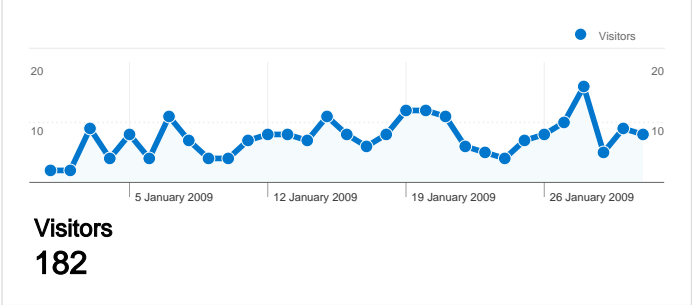

**Site Usage**

**255 Visits**

**33.73% Bounce Rate**

**1,057 Page Views**

**00:02:28 Avg. Time on Site**

**4.15 Pages/Visit**

**60.00% % New Visits**

**Visitors Overview**

## 182 people visited this site

255 Visits

182 Absolute Unique Visitors

1,057 Page Views

4.15 Average Page Views

00:02:28 Time on Site

33.73% Bounce Rate

60.00% New Visits

## All traffic sources sent a total of 255 visits

-  **18.04%** Direct Traffic
-  **13.33%** Referring Sites
-  **68.63%** Search Engines

- **Search Engines**  
175.00 (68.63%)
- **Direct Traffic**  
46.00 (18.04%)
- **Referring Sites**  
34.00 (13.33%)

## Top Traffic Sources

Sources	Visits	% visits
google (organic)	148	58.04%
(direct) ((none))	46	18.04%
yahoo (organic)	10	3.92%
weebly.com (referral)	9	3.53%
msn (organic)	5	1.96%

Keywords	Visits	% visits
2308	21	12.00%
2308atc	17	9.71%
2308 atc	10	5.71%
2308 cwmbran	9	5.14%
cwmbran air cadets	9	5.14%